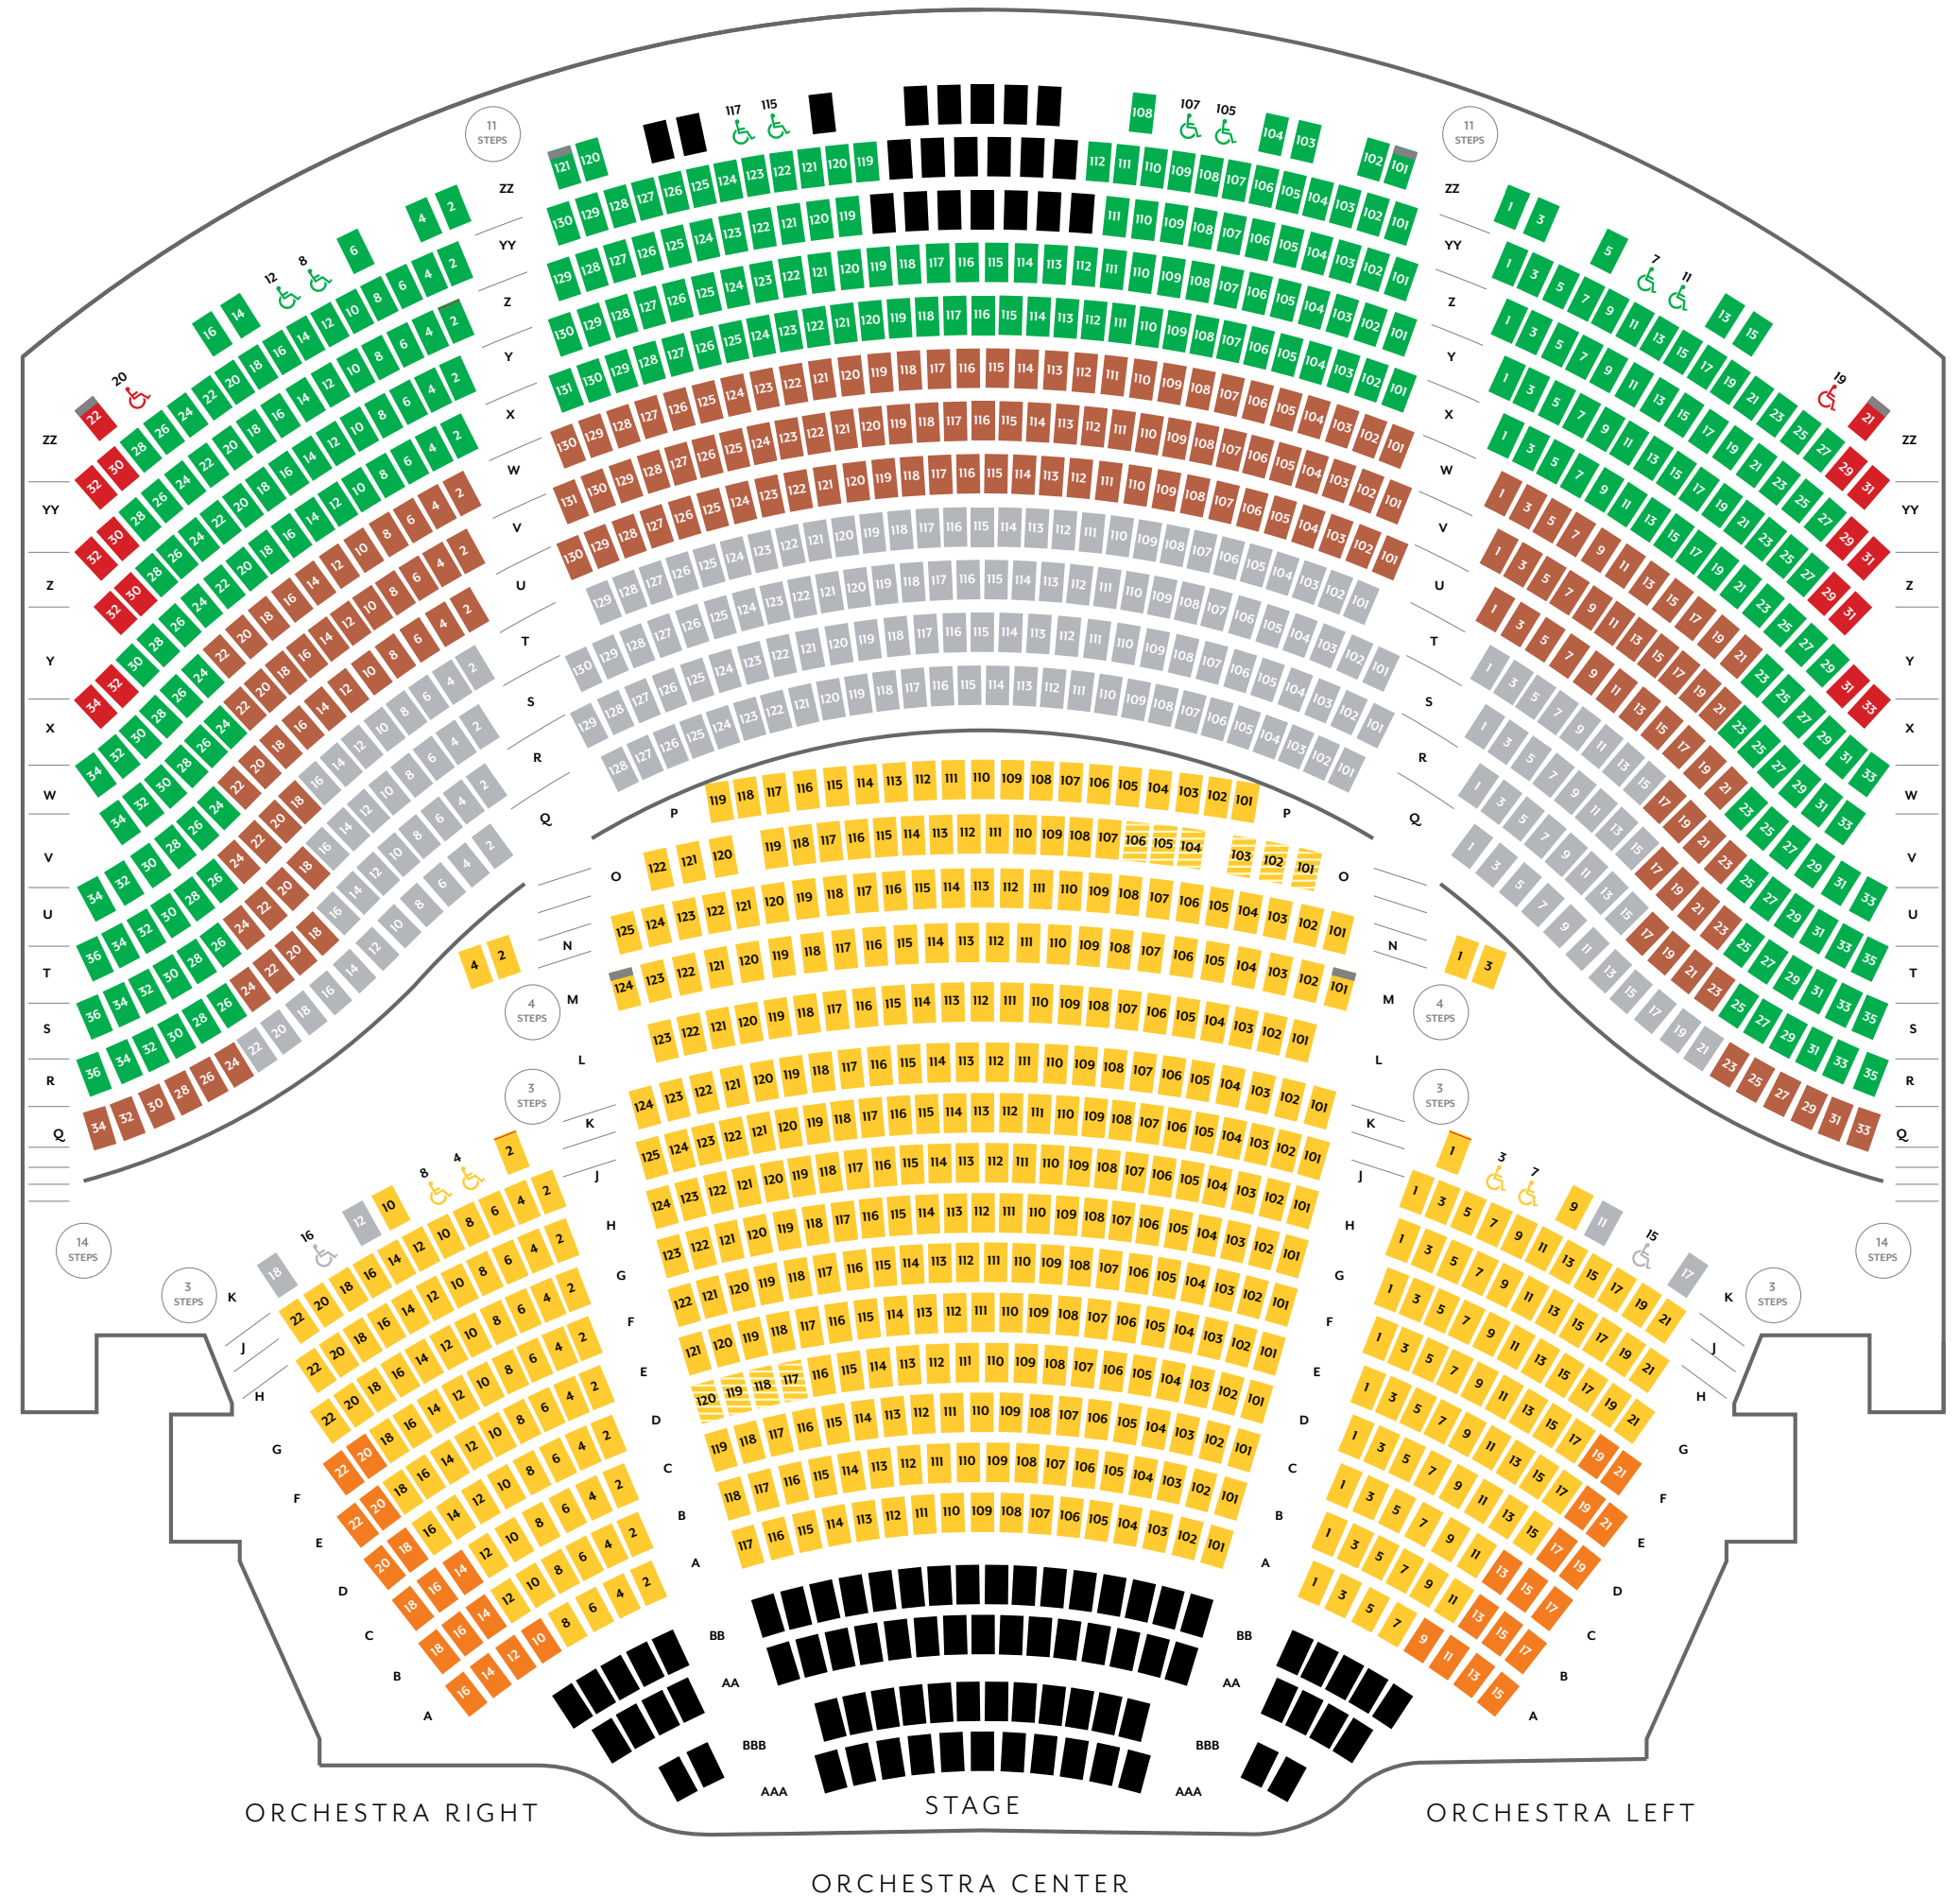

ORLANDO BALLET

ROBERT HILL | ARTISTIC DIRECTOR

ORCHESTRA

The Nutcracker Performances Only

DR. PHILLIPS CENTER
FOR THE PERFORMING ARTS
Walt Disney Theater

-  GOLD
-  SILVER
-  BRONZE
-  EMERALD
-  RUBY
-  PL6
-  WHEELCHAIR
-  TRANSFER ARM

ORLANDO BALLET

ROBERT HILL | ARTISTIC DIRECTOR

MEZZANINE

The Nutcracker Performances Only

DR. PHILLIPS CENTER
FOR THE PERFORMING ARTS
Walt Disney Theater

-  GOLD
-  SILVER
-  BRONZE
-  EMERALD
-  RUBY
-  PL6
-  WHEELCHAIR
-  TRANSFER ARM

ORLANDO BALLET

ROBERT HILL | ARTISTIC DIRECTOR

BALCONY

The Nutcracker Performances Only

DR. PHILLIPS CENTER
FOR THE PERFORMING ARTS
Walt Disney Theater

-  **GOLD**
-  **SILVER**
-  **BRONZE**
-  **EMERALD**
-  **RUBY**
-  **PL6**
-  **WHEELCHAIR**
-  **TRANSFER ARM**