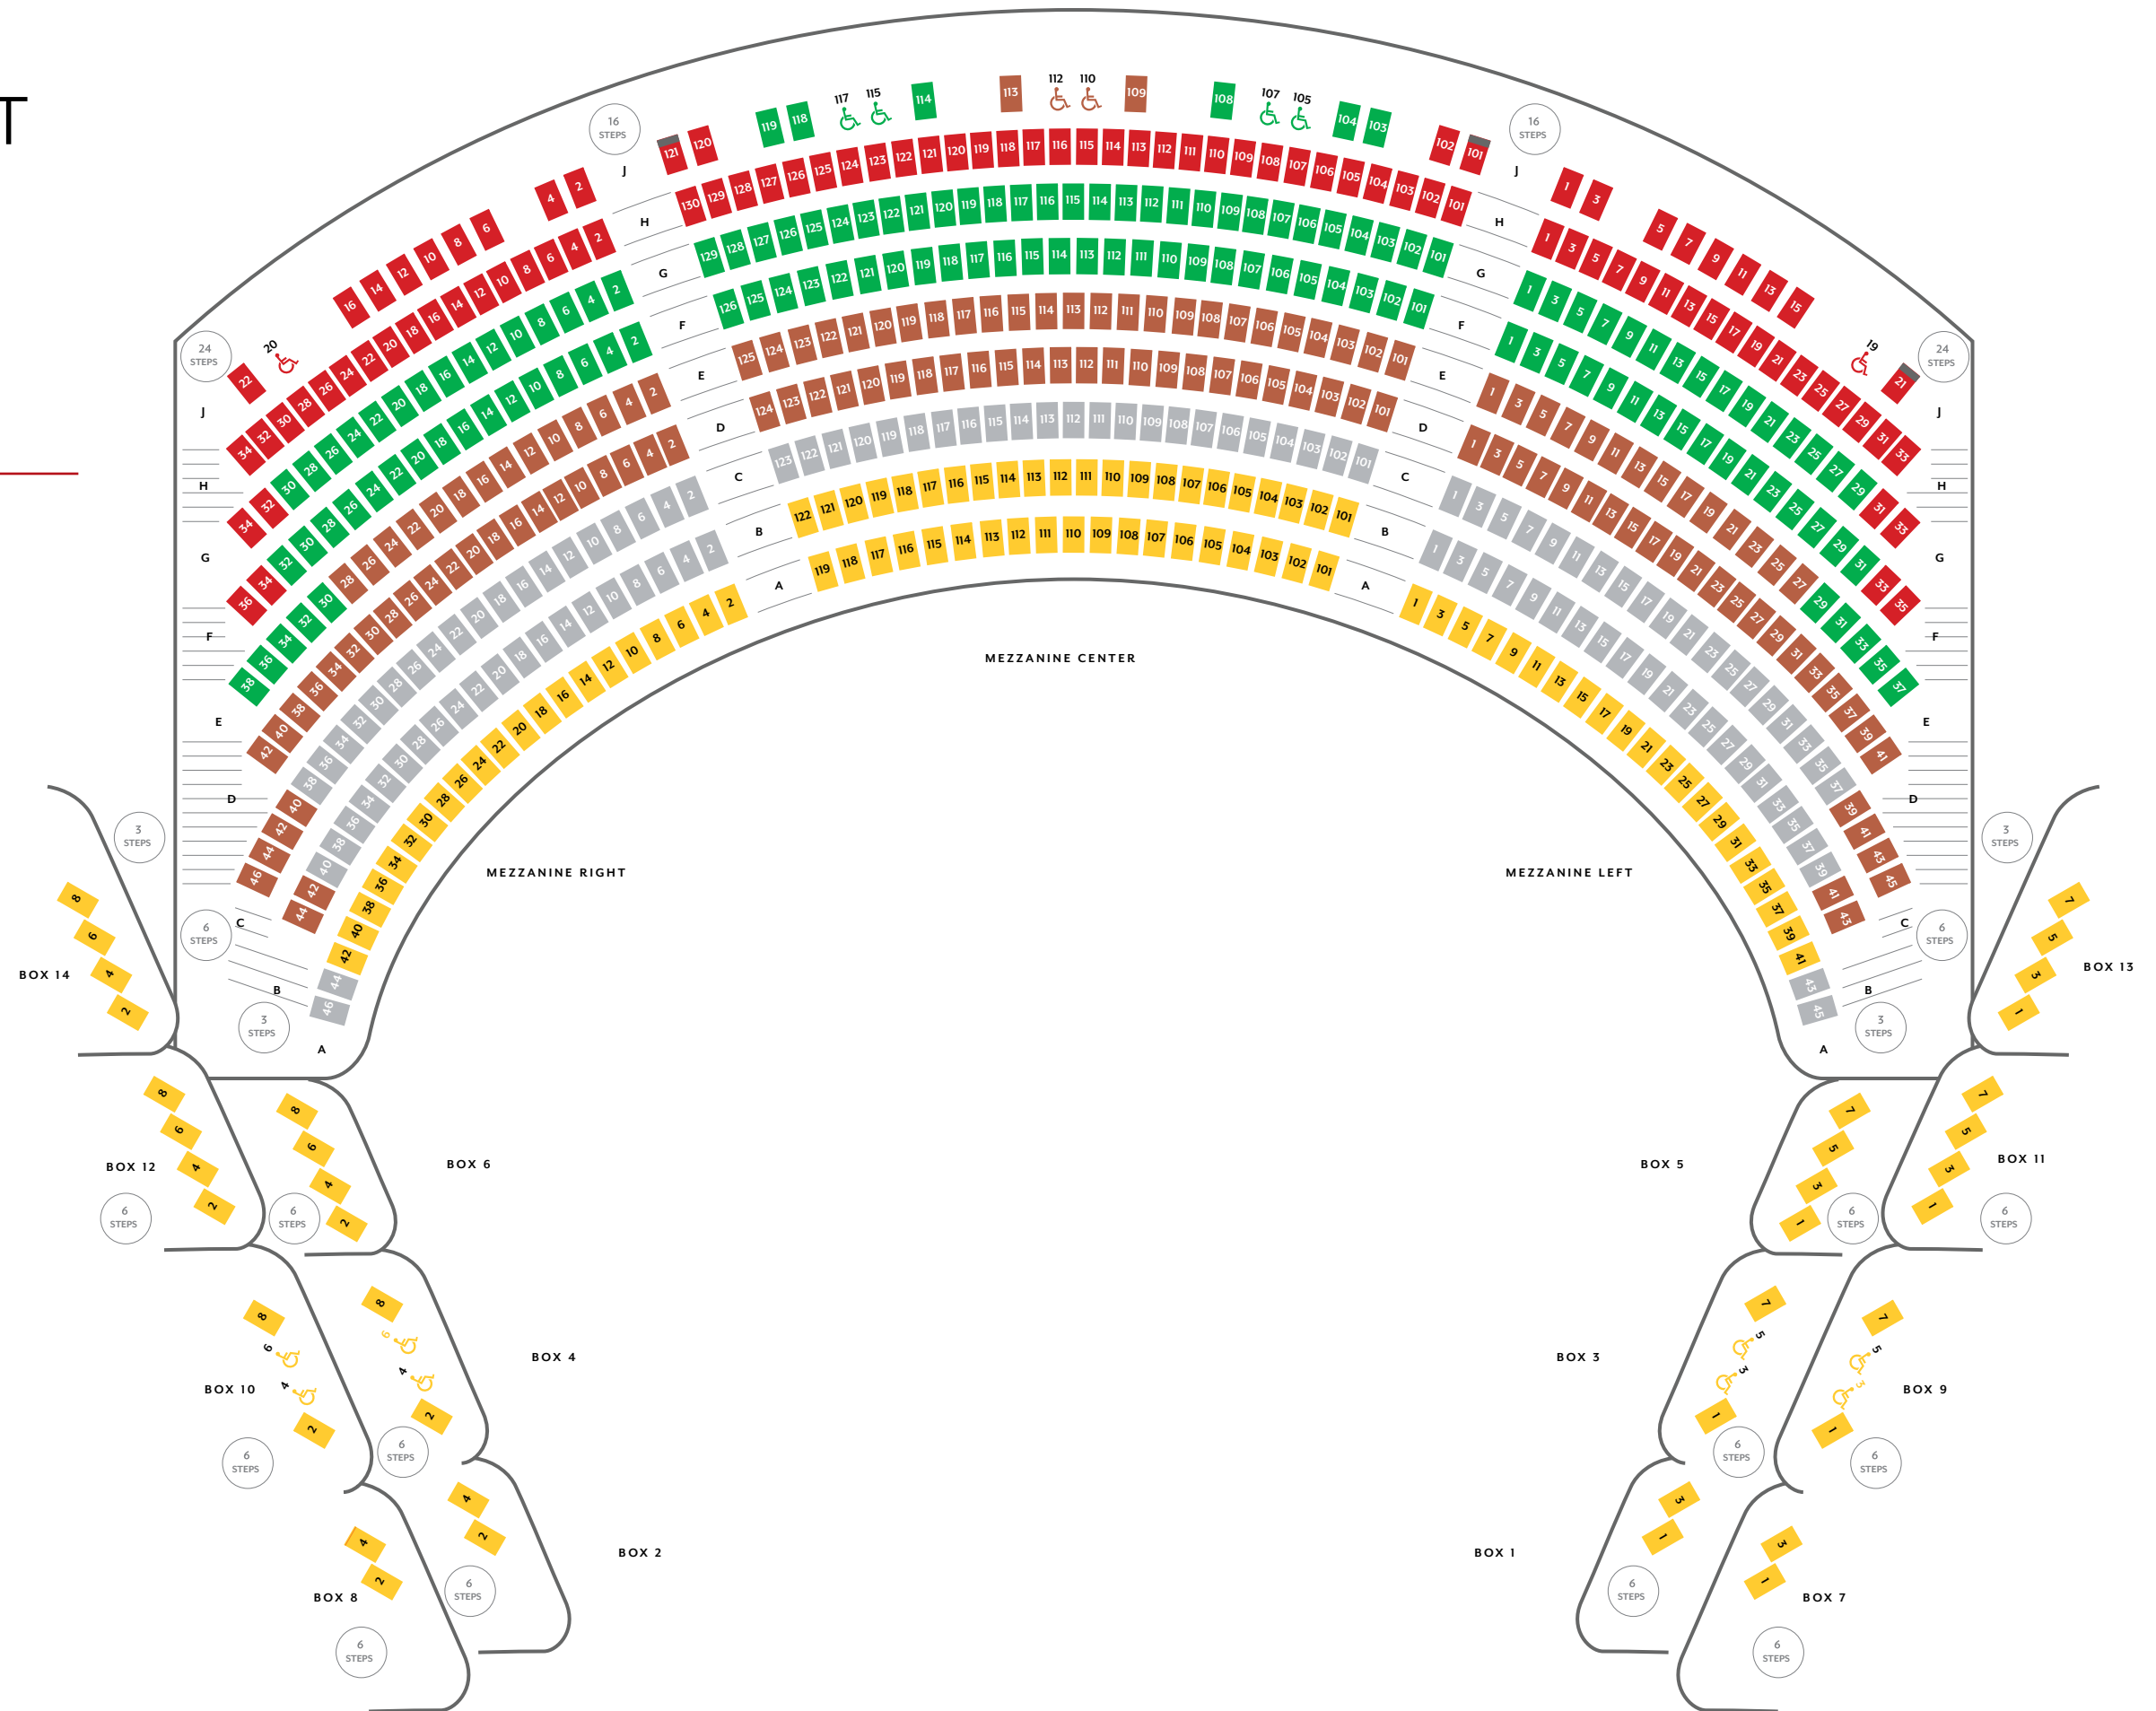

ORLANDO BALLET

ROBERT HILL | ARTISTIC DIRECTOR

ORCHESTRA

The Nutcracker Performances Only

DR. PHILLIPS CENTER
FOR THE PERFORMING ARTS
Walt Disney Theater

-  GOLD
-  SILVER
-  BRONZE
-  EMERALD
-  RUBY
-  PL6
-  WHEELCHAIR
-  TRANSFER ARM

ORLANDO BALLET

ROBERT HILL | ARTISTIC DIRECTOR

MEZZANINE

The Nutcracker Performances Only

DR. PHILLIPS CENTER
FOR THE PERFORMING ARTS
Walt Disney Theater

-  GOLD
-  SILVER
-  BRONZE
-  EMERALD
-  RUBY
-  PL6
-  WHEELCHAIR
-  TRANSFER ARM

ORLANDO BALLET

ROBERT HILL | ARTISTIC DIRECTOR

BALCONY

The Nutcracker Performances Only

DR. PHILLIPS CENTER
FOR THE PERFORMING ARTS
Walt Disney Theater

-  **GOLD**
-  **SILVER**
-  **BRONZE**
-  **EMERALD**
-  **RUBY**
-  **PL6**
-  **WHEELCHAIR**
-  **TRANSFER ARM**