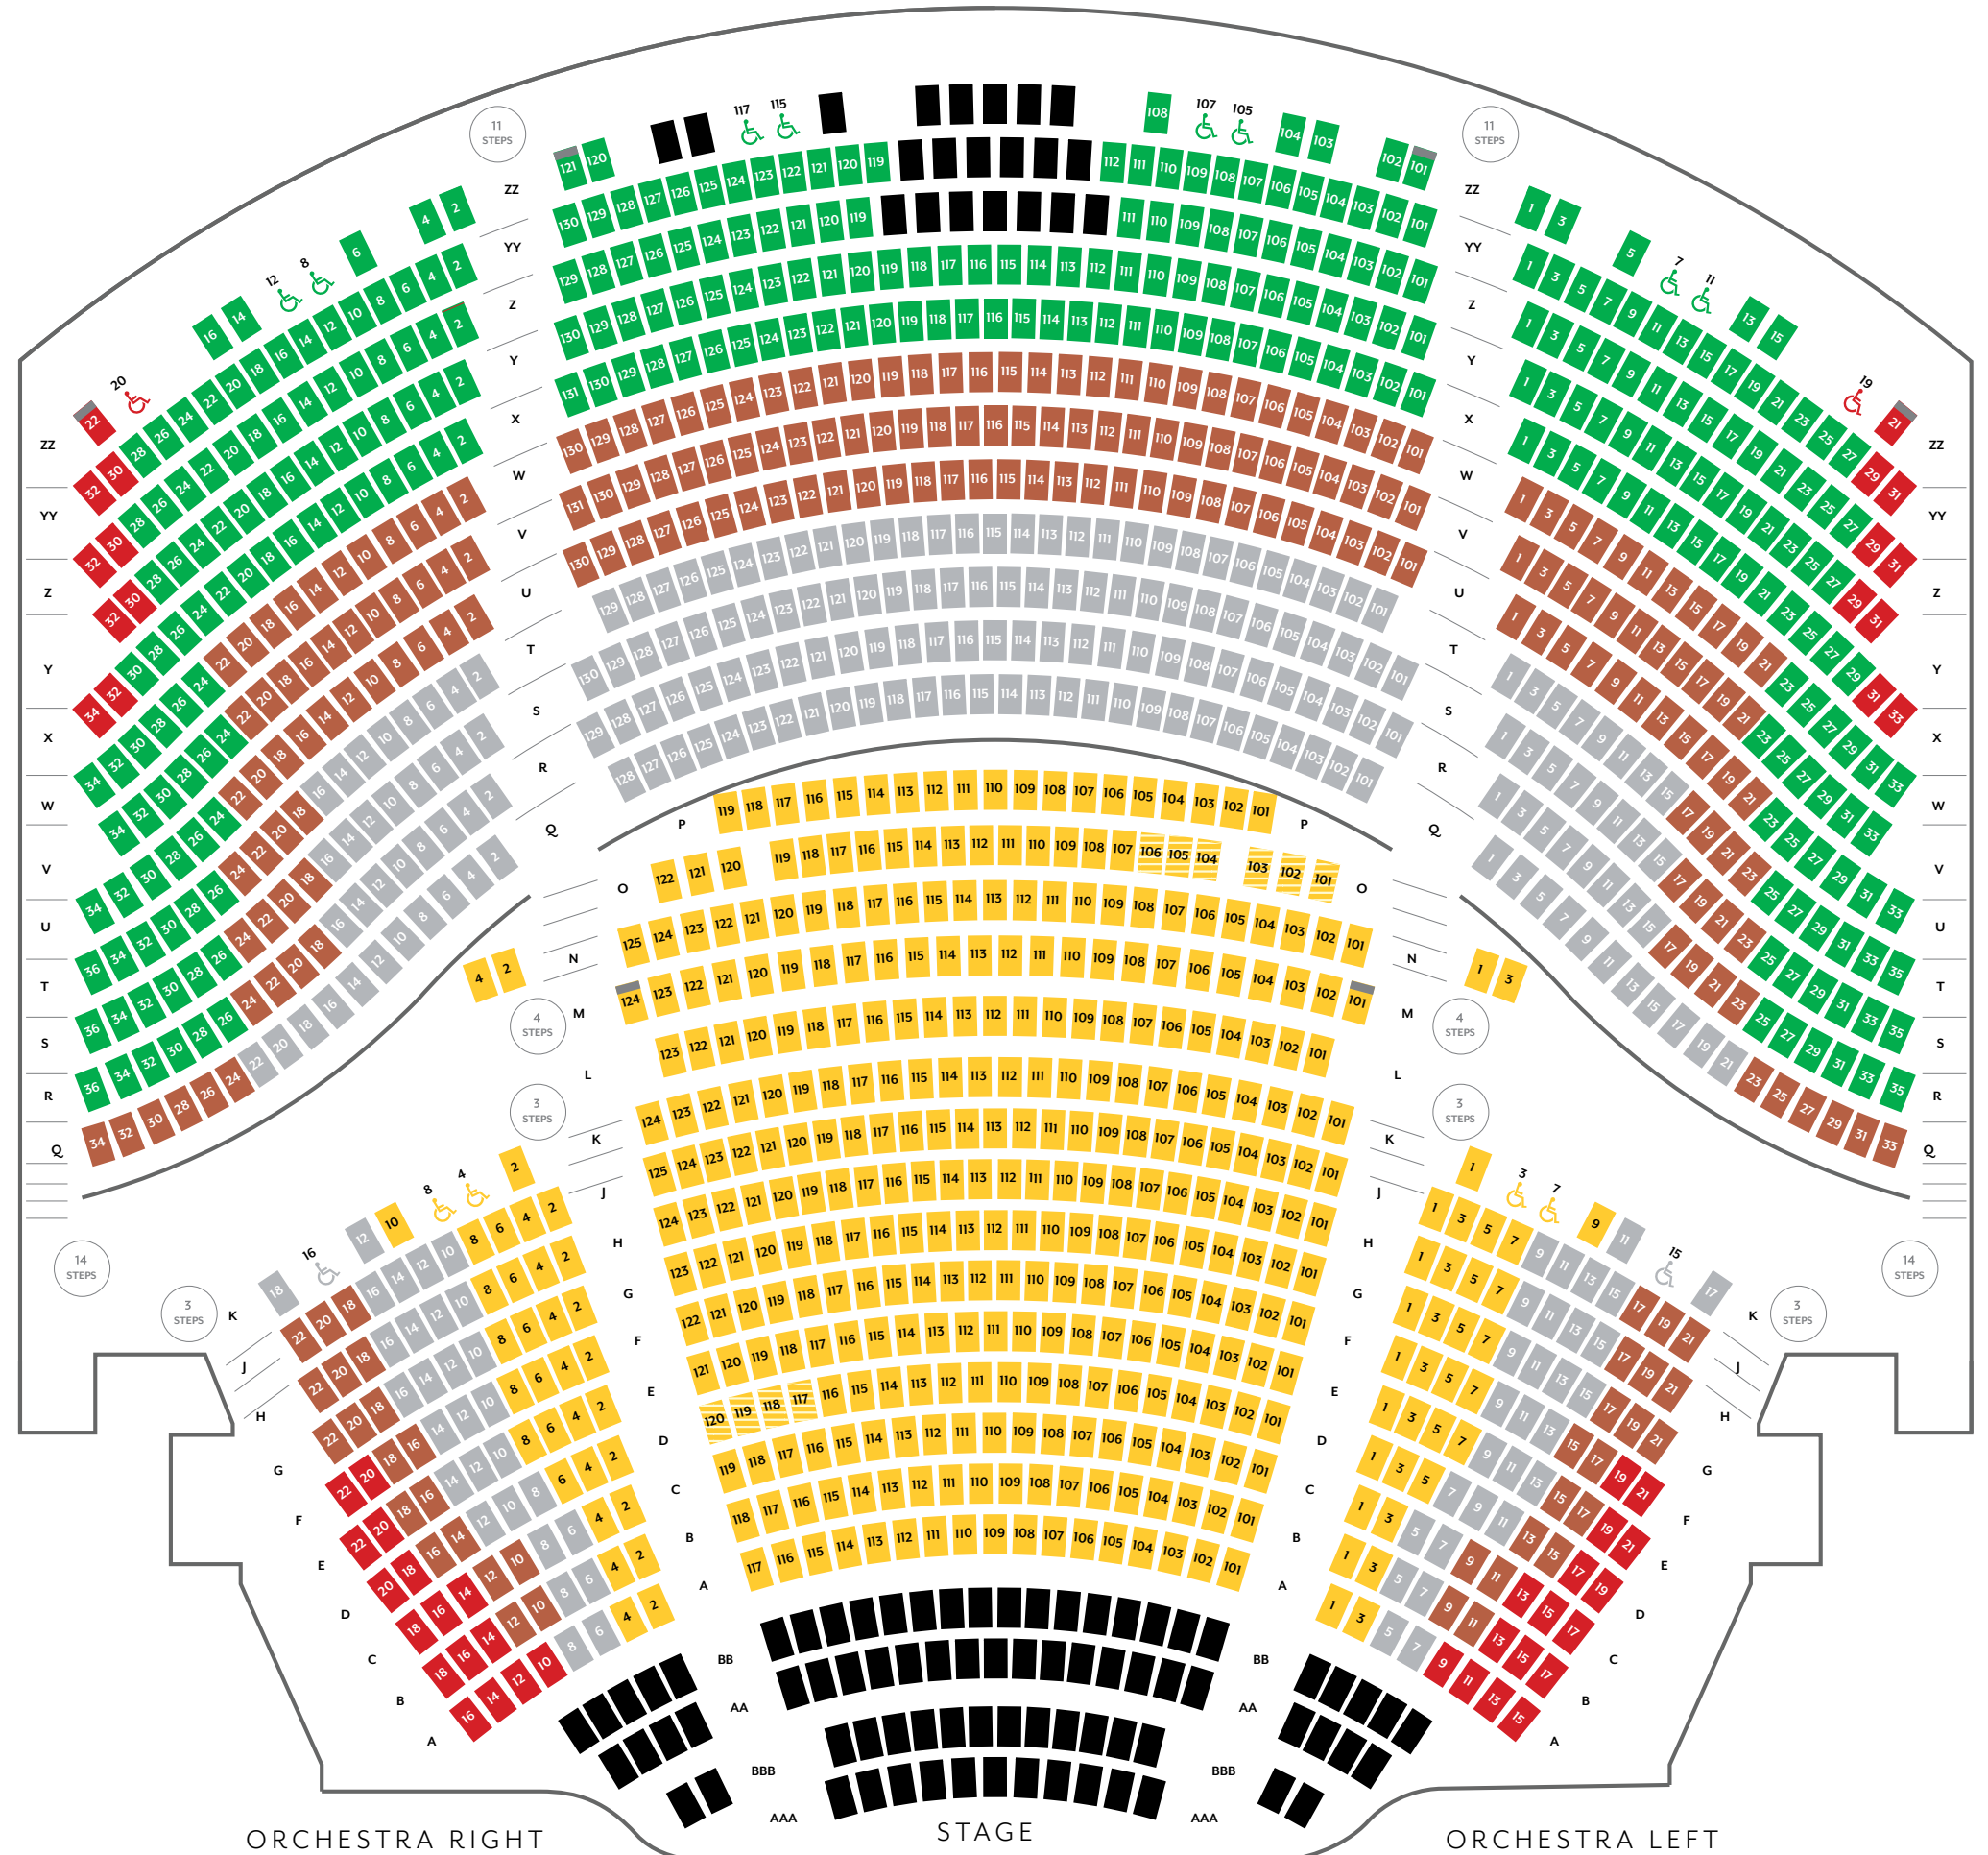

ORLANDO BALLET

ROBERT HILL | ARTISTIC DIRECTOR

ORCHESTRA

DR. PHILLIPS CENTER
FOR THE PERFORMING ARTS
Walt Disney Theater

-  GOLD
-  SILVER
-  BRONZE
-  EMERALD
-  RUBY
-  WHEELCHAIR
-  TRANSFER ARM

ORCHESTRA RIGHT

STAGE

ORCHESTRA LEFT

ORCHESTRA CENTER

ORLANDO BALLET

ROBERT HILL | ARTISTIC DIRECTOR

MEZZANINE

DR. PHILLIPS CENTER
FOR THE PERFORMING ARTS
Walt Disney Theater

-  GOLD
-  SILVER
-  BRONZE
-  EMERALD
-  RUBY
-  WHEELCHAIR
-  TRANSFER ARM