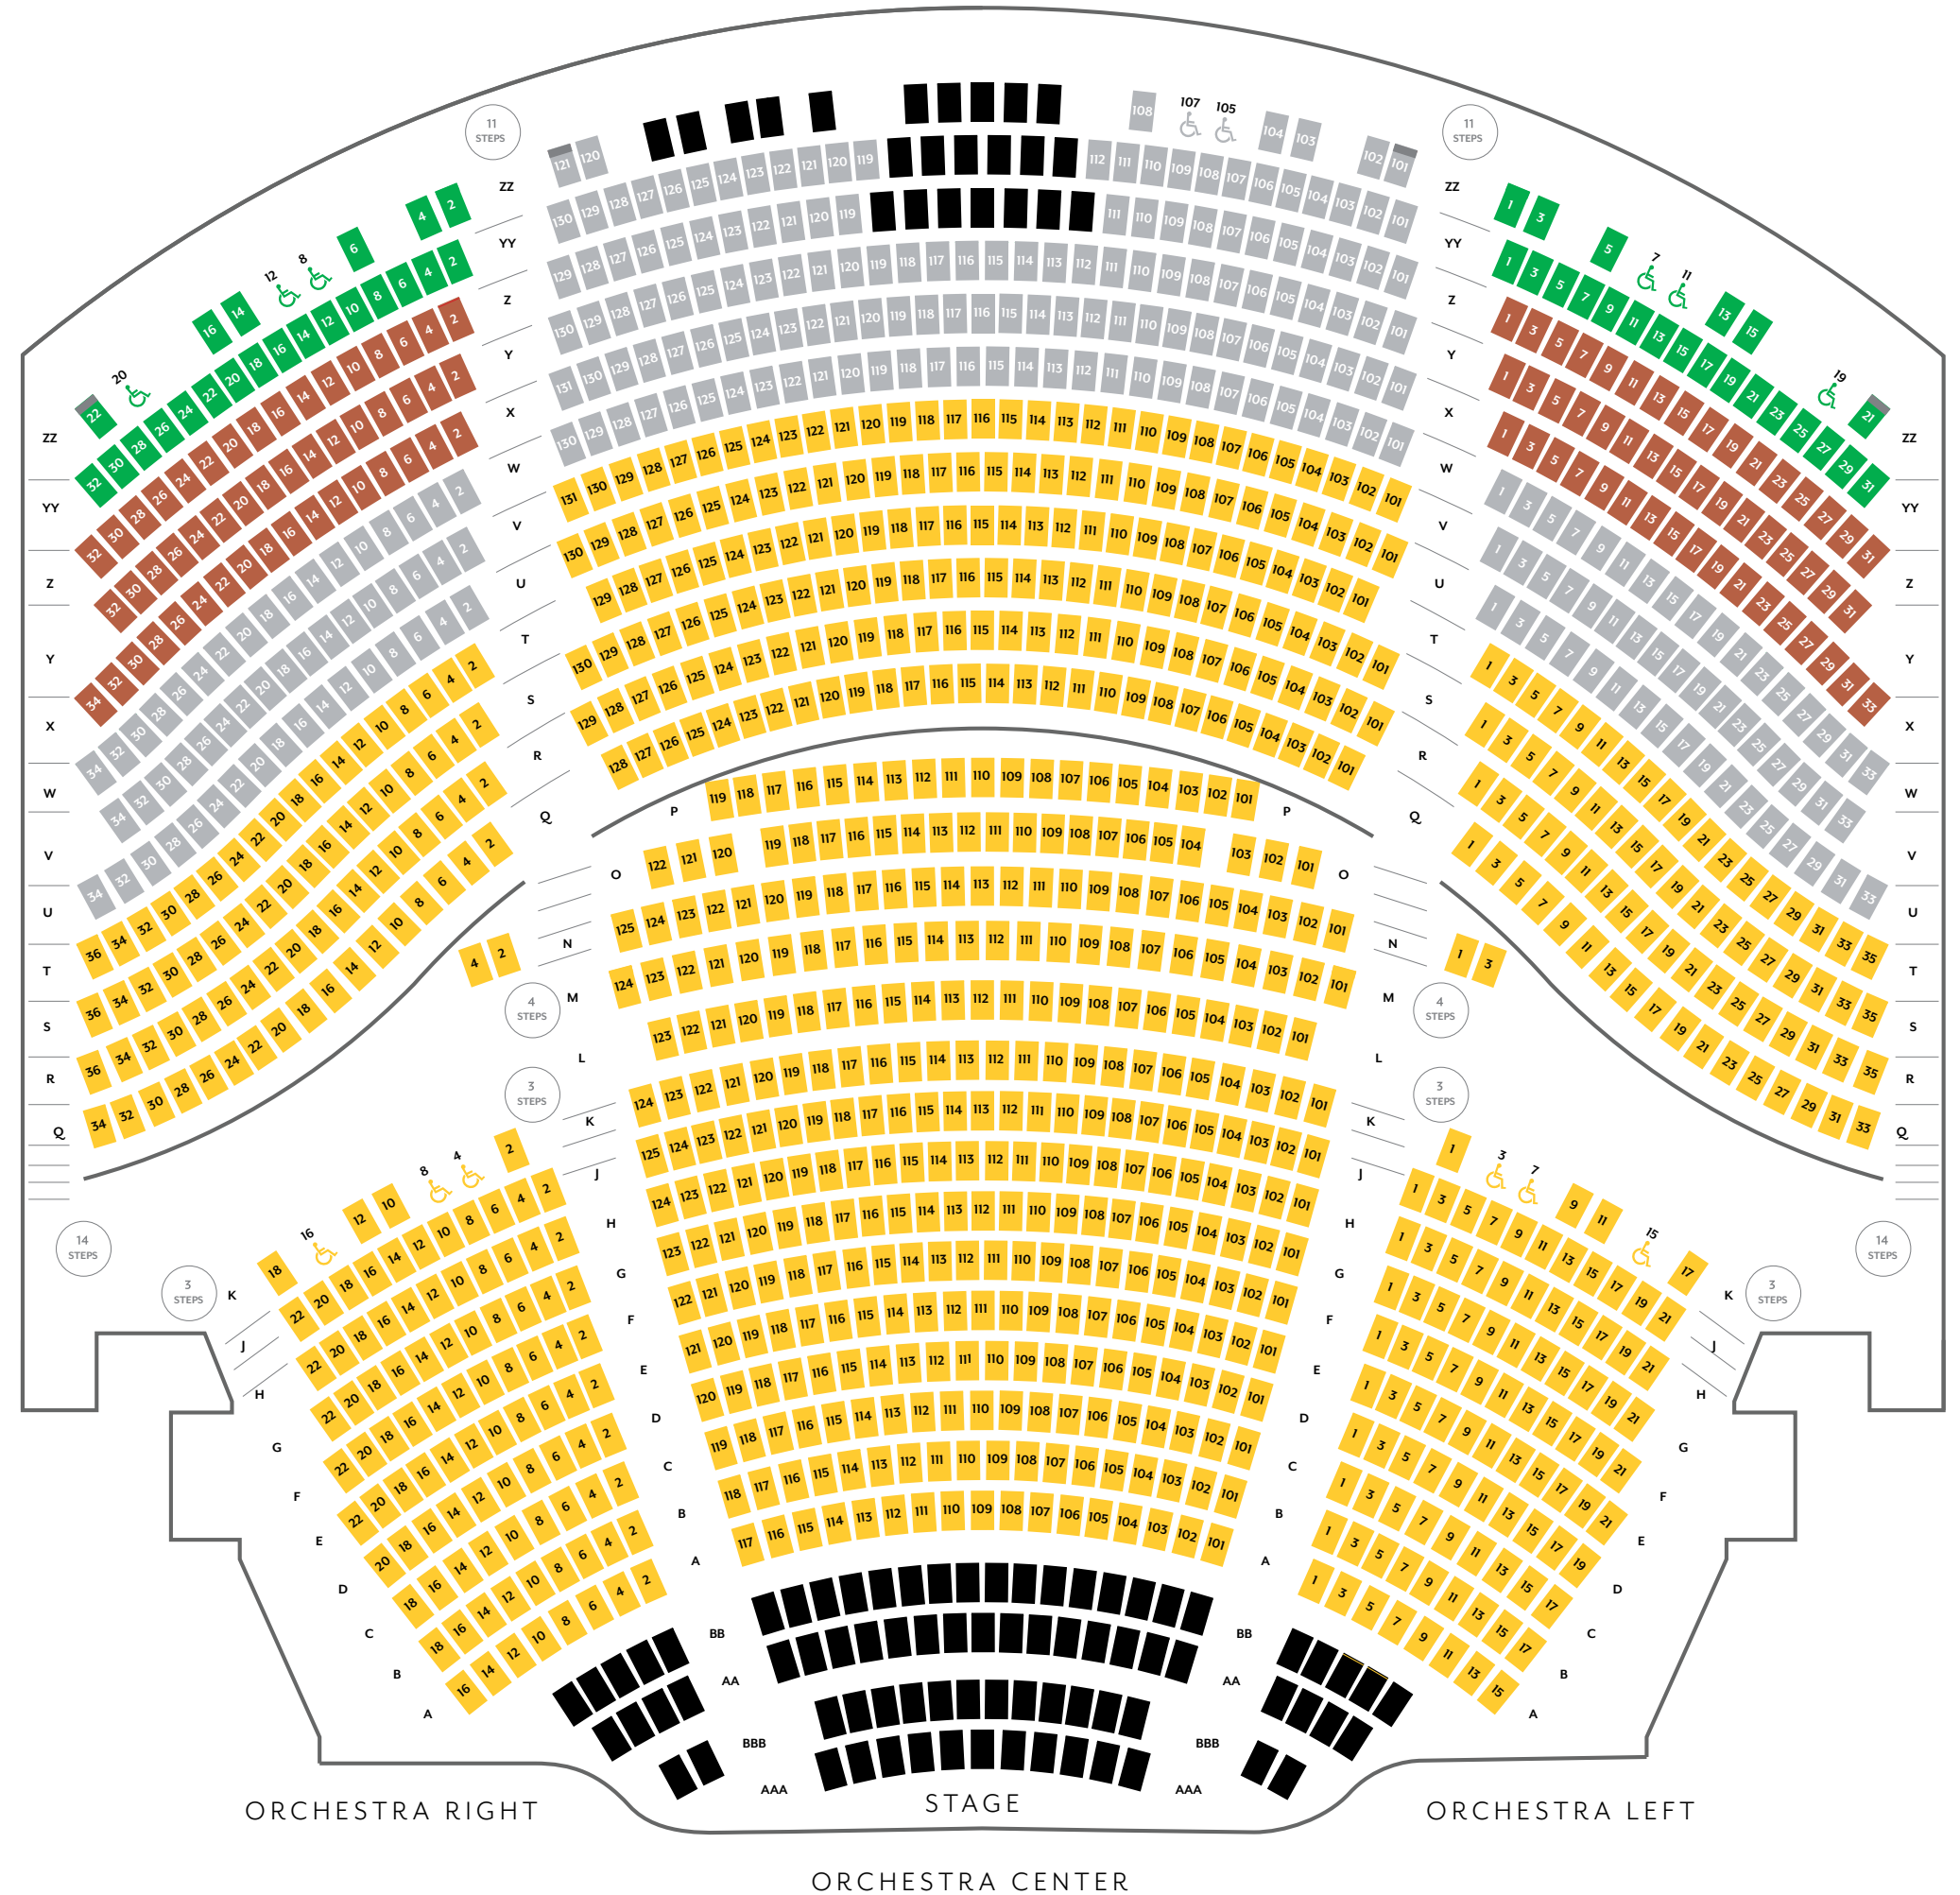

## ORCHESTRA

Family Show Performances Only

DR. PHILLIPS CENTER  
FOR THE PERFORMING ARTS  
Walt Disney Theater

-  GOLD
-  SILVER
-  BRONZE
-  EMERALD
-  WHEELCHAIR
-  TRANSFER ARM

## MEZZANINE

Family Show Performances Only

DR. PHILLIPS CENTER  
FOR THE PERFORMING ARTS  
Walt Disney Theater

-  GOLD
-  SILVER
-  BRONZE
-  EMERALD
-  WHEELCHAIR
-  TRANSFER ARM