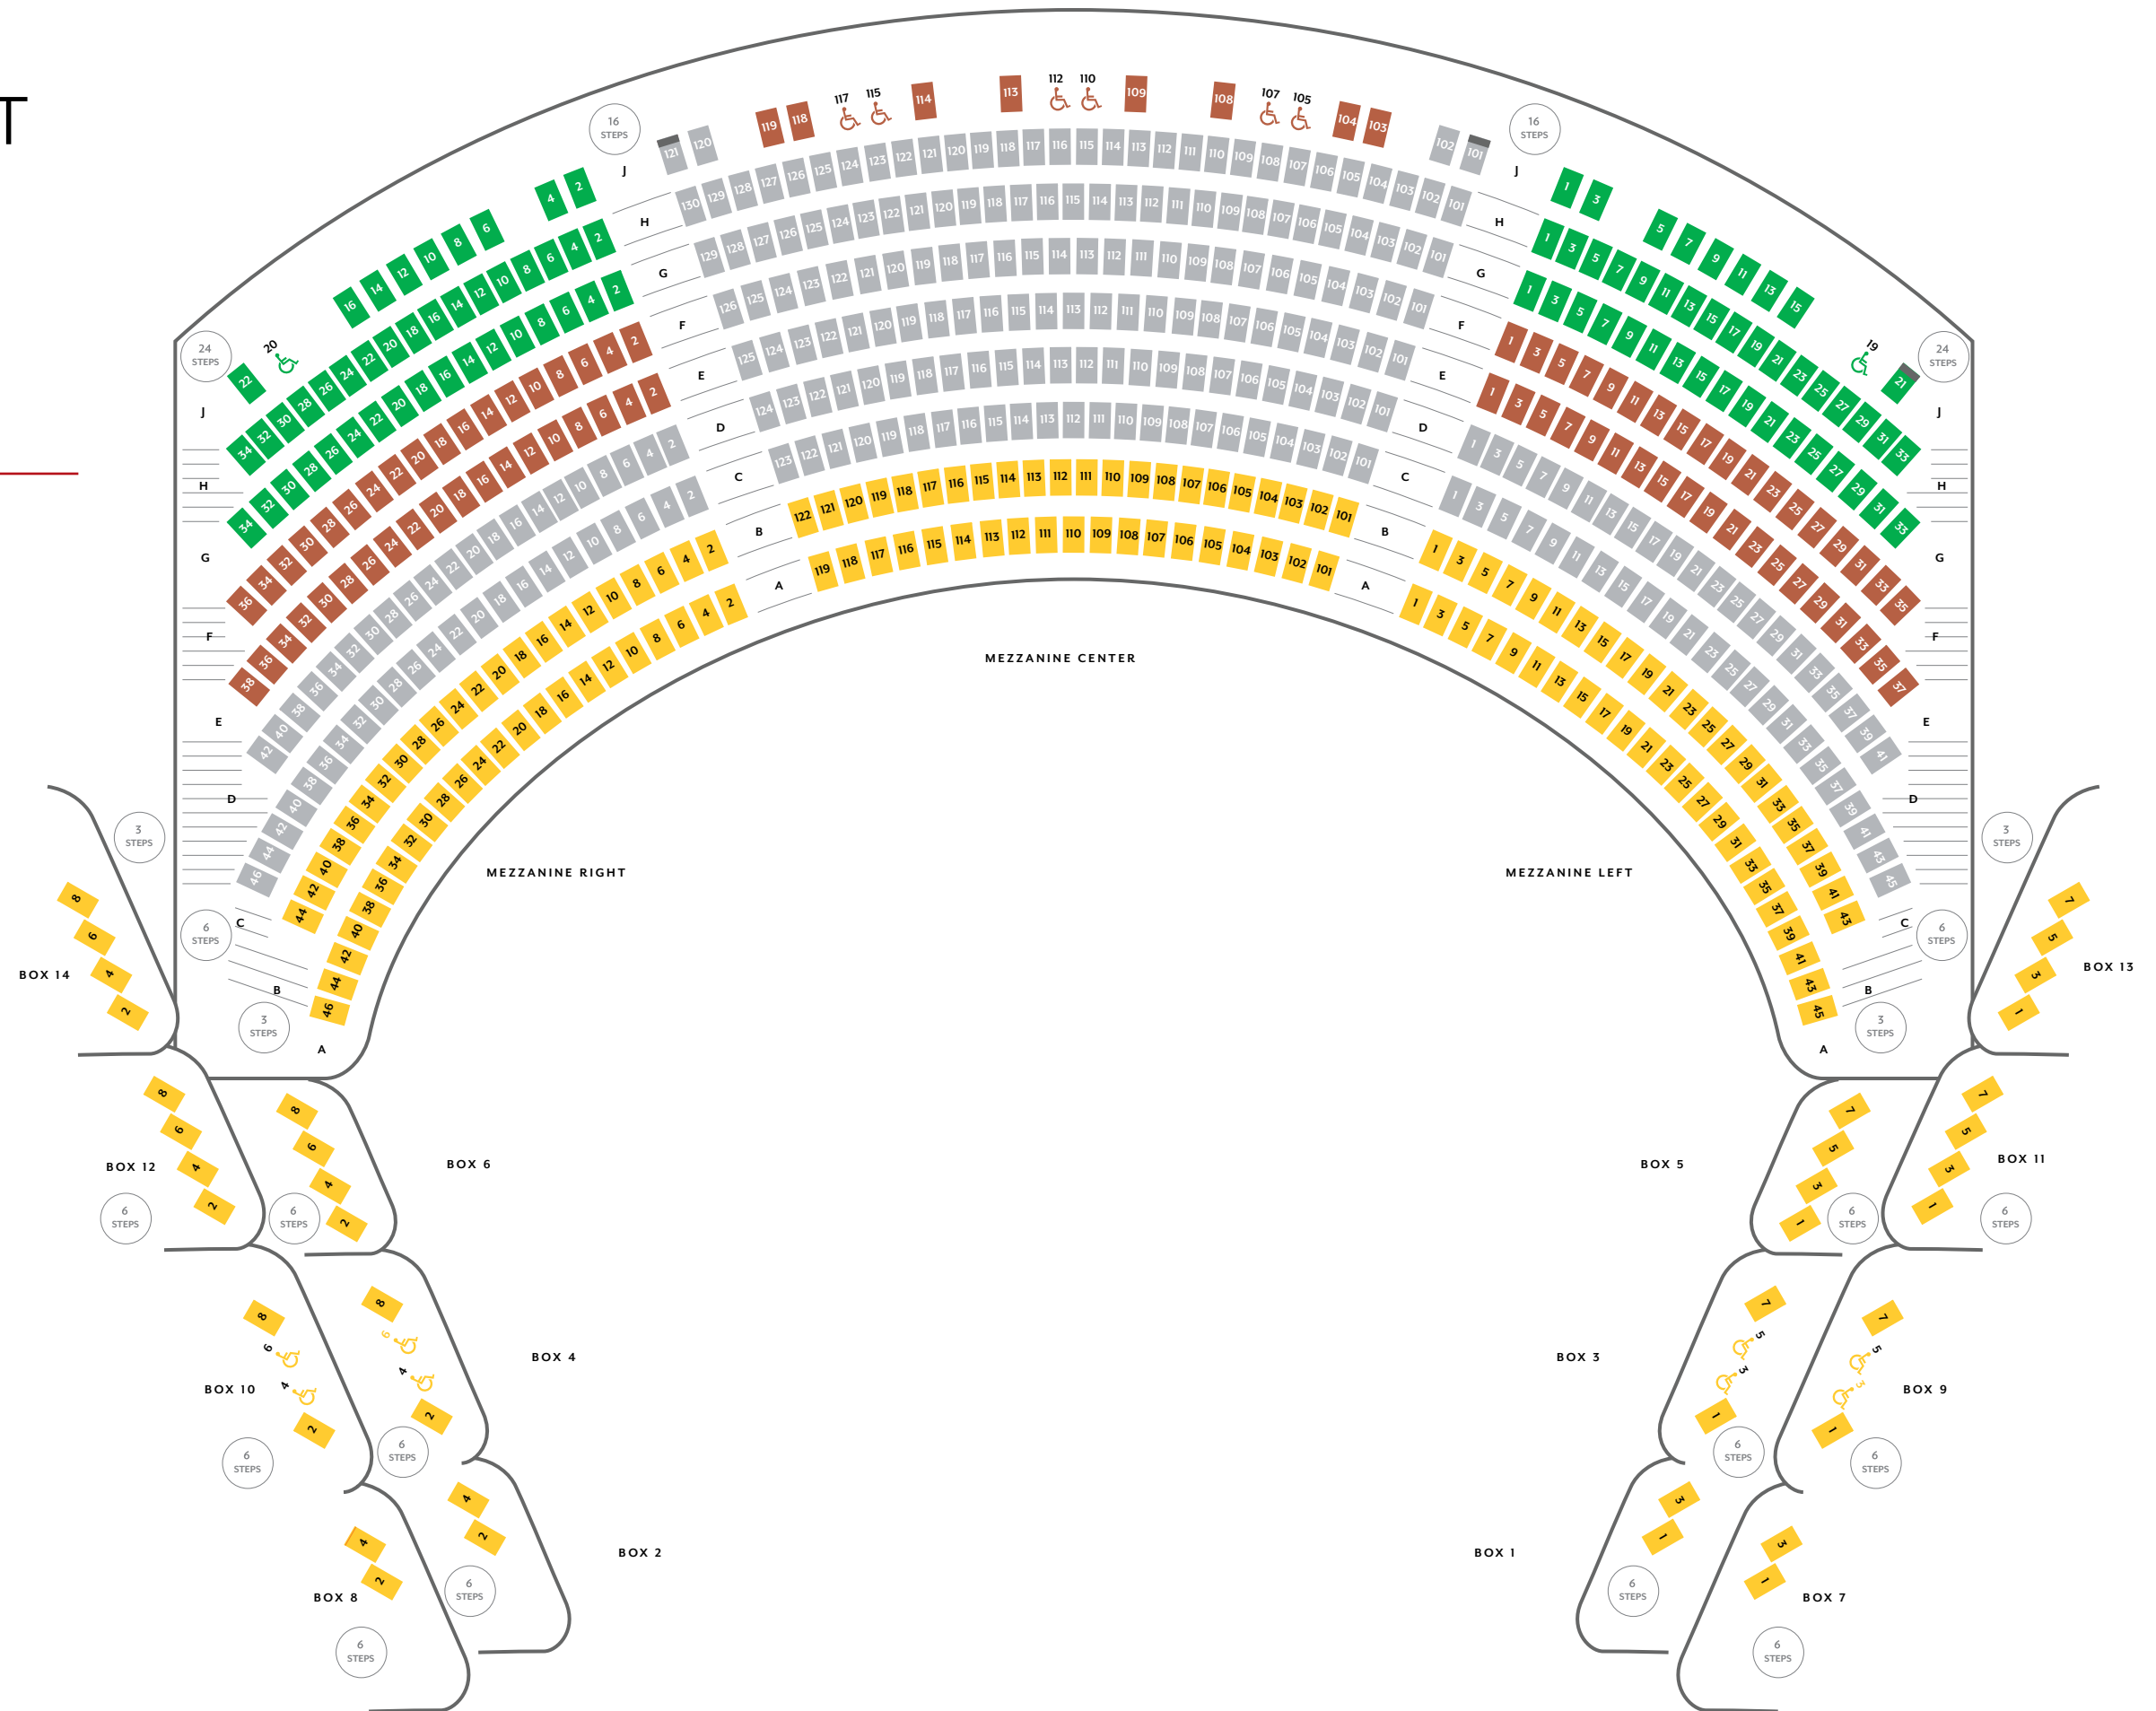

## MEZZANINE

Family Show Performances Only

DR. PHILLIPS CENTER  
FOR THE PERFORMING ARTS  
Walt Disney Theater

-  GOLD
-  SILVER
-  BRONZE
-  EMERALD
-  WHEELCHAIR
-  TRANSFER ARM