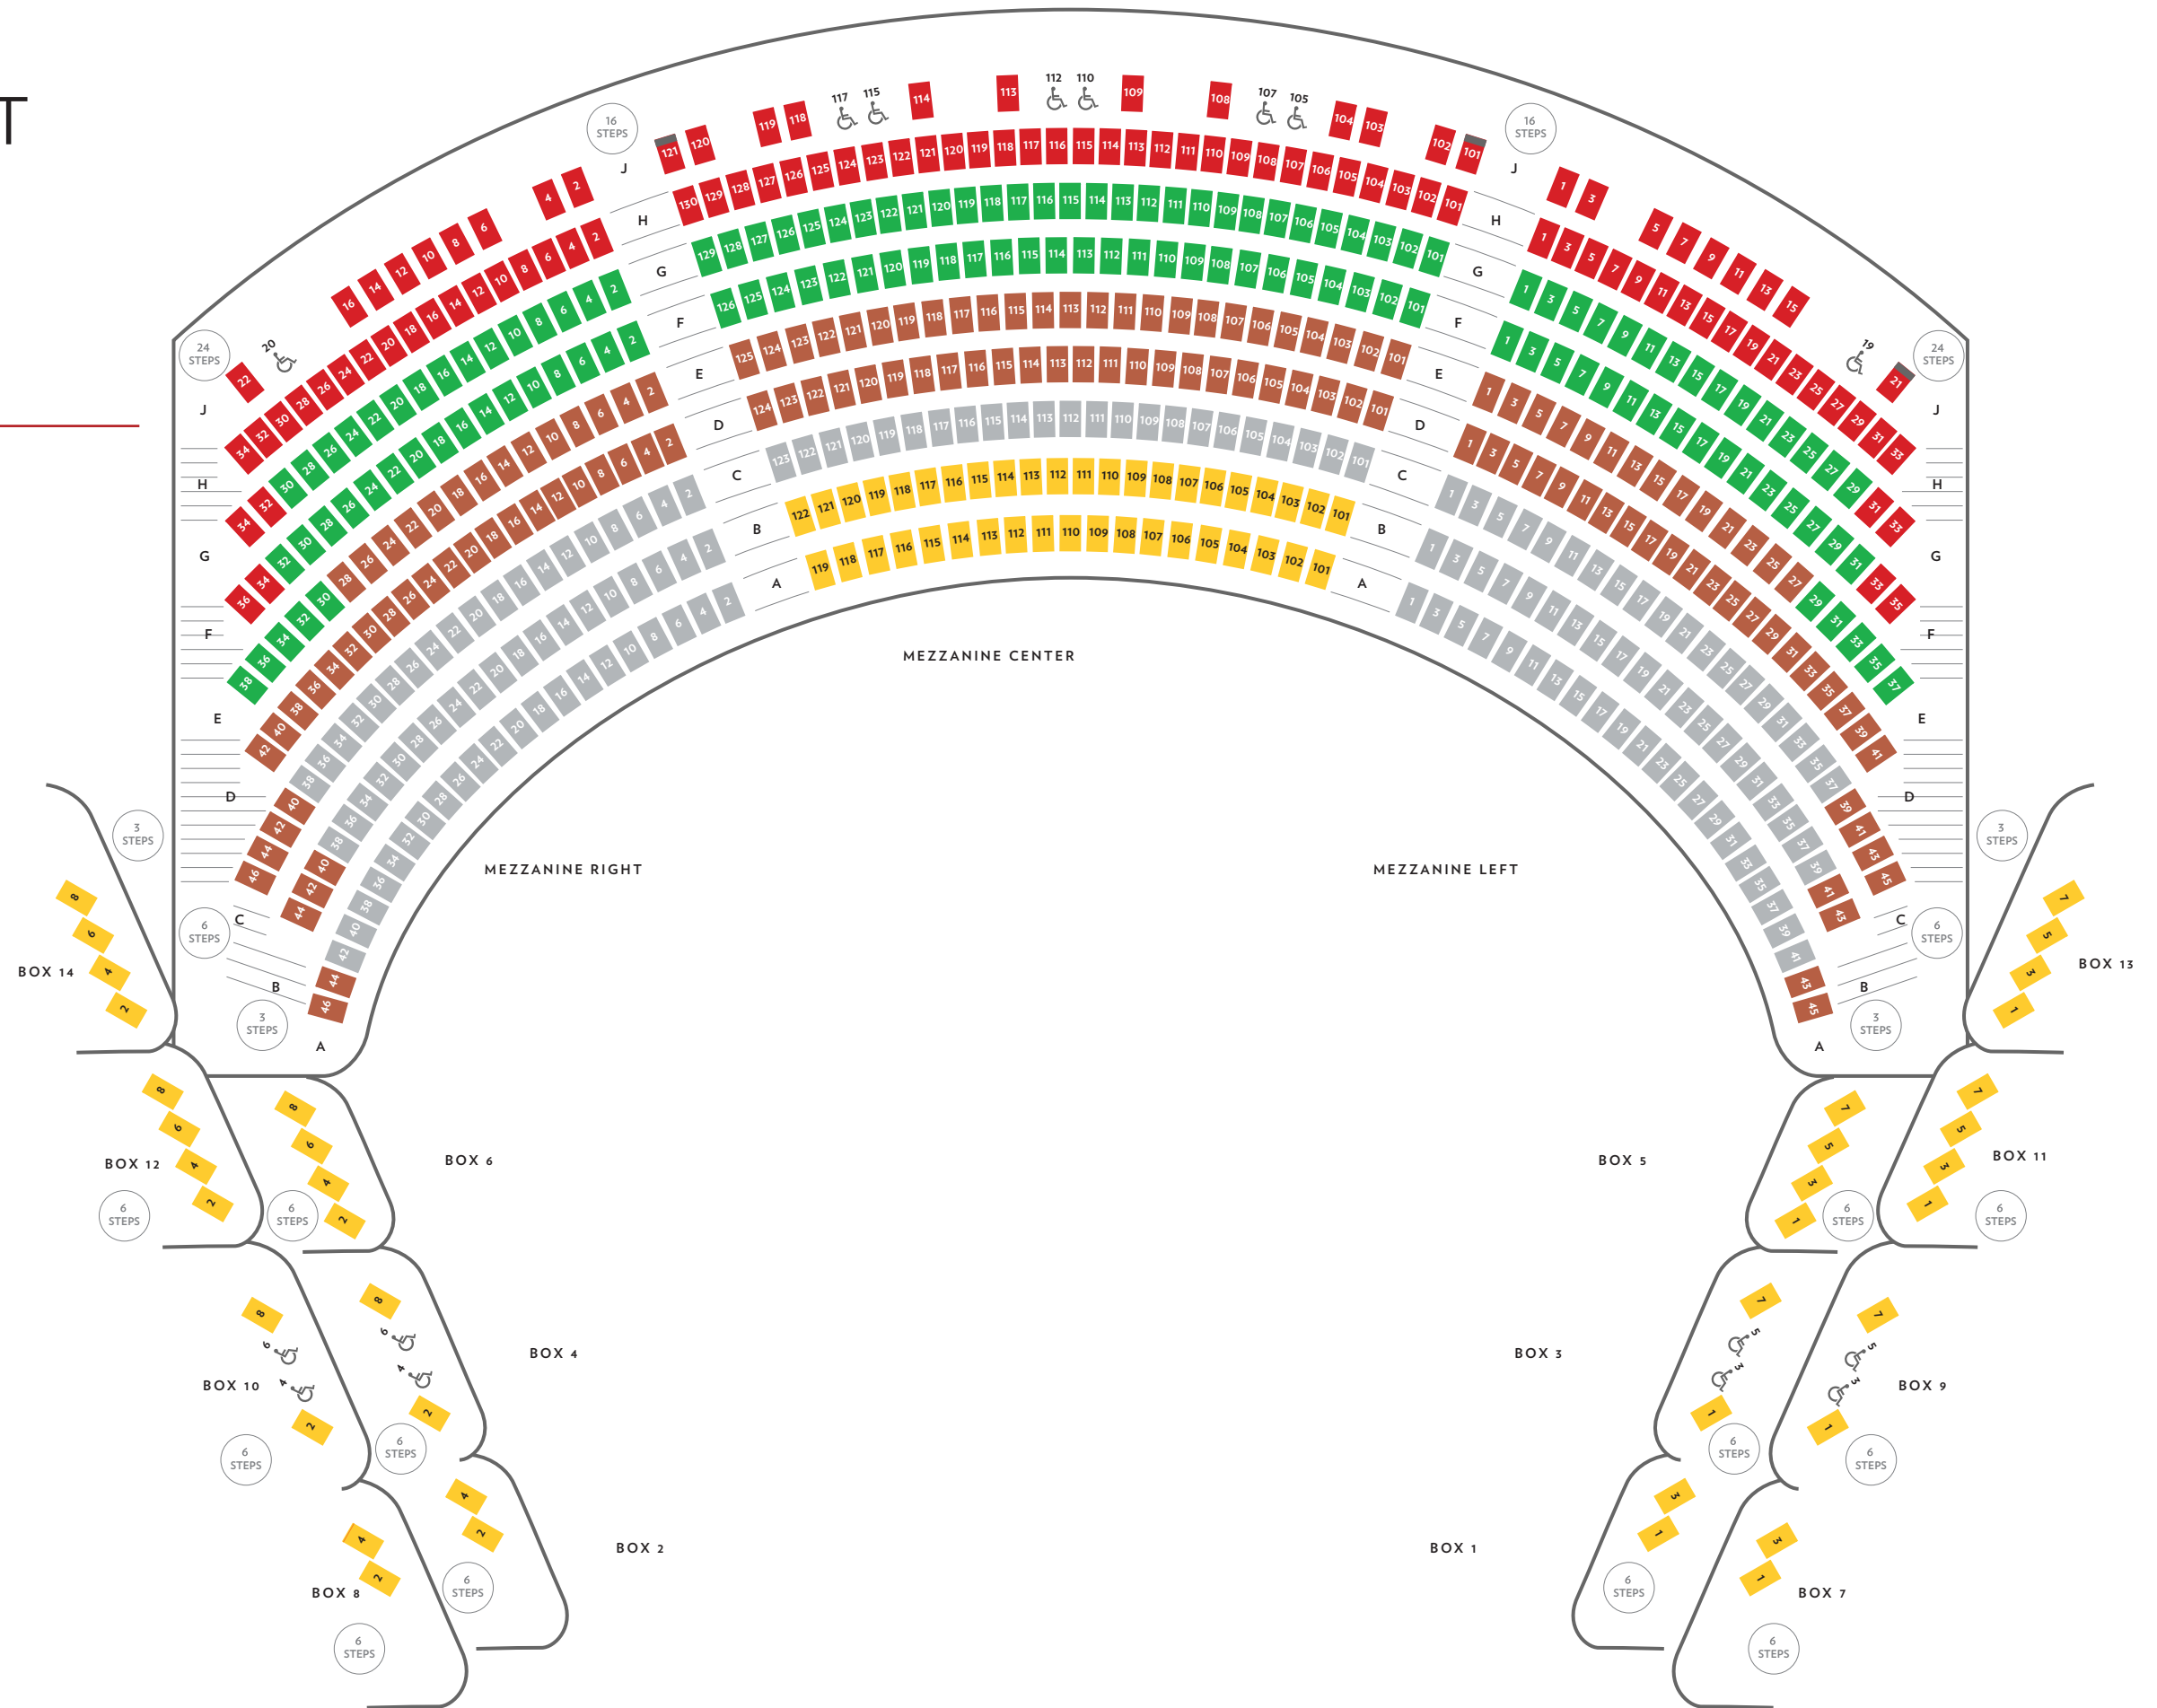

ORLANDO BALLET

ROBERT HILL | ARTISTIC DIRECTOR

ORCHESTRA

DR. PHILLIPS CENTER
FOR THE PERFORMING ARTS
Walt Disney Theater

-  GOLD
-  SILVER
-  BRONZE
-  PL4
-  PL5
-  WHEELCHAIR
-  TRANSFER ARM

ORLANDO BALLET

ROBERT HILL | ARTISTIC DIRECTOR

MEZZANINE

DR. PHILLIPS CENTER
FOR THE PERFORMING ARTS
Walt Disney Theater

-  GOLD
-  SILVER
-  BRONZE
-  PL4
-  PL5
-  WHEELCHAIR
-  TRANSFER ARM

ORLANDO BALLET

ROBERT HILL | ARTISTIC DIRECTOR

BALCONY

The Nutcracker Performances Only

DR. PHILLIPS CENTER
FOR THE PERFORMING ARTS
Walt Disney Theater

-  GOLD
-  SILVER
-  BRONZE
-  PL4
-  PL5
-  PL6
-  WHEELCHAIR
-  TRANSFER ARM