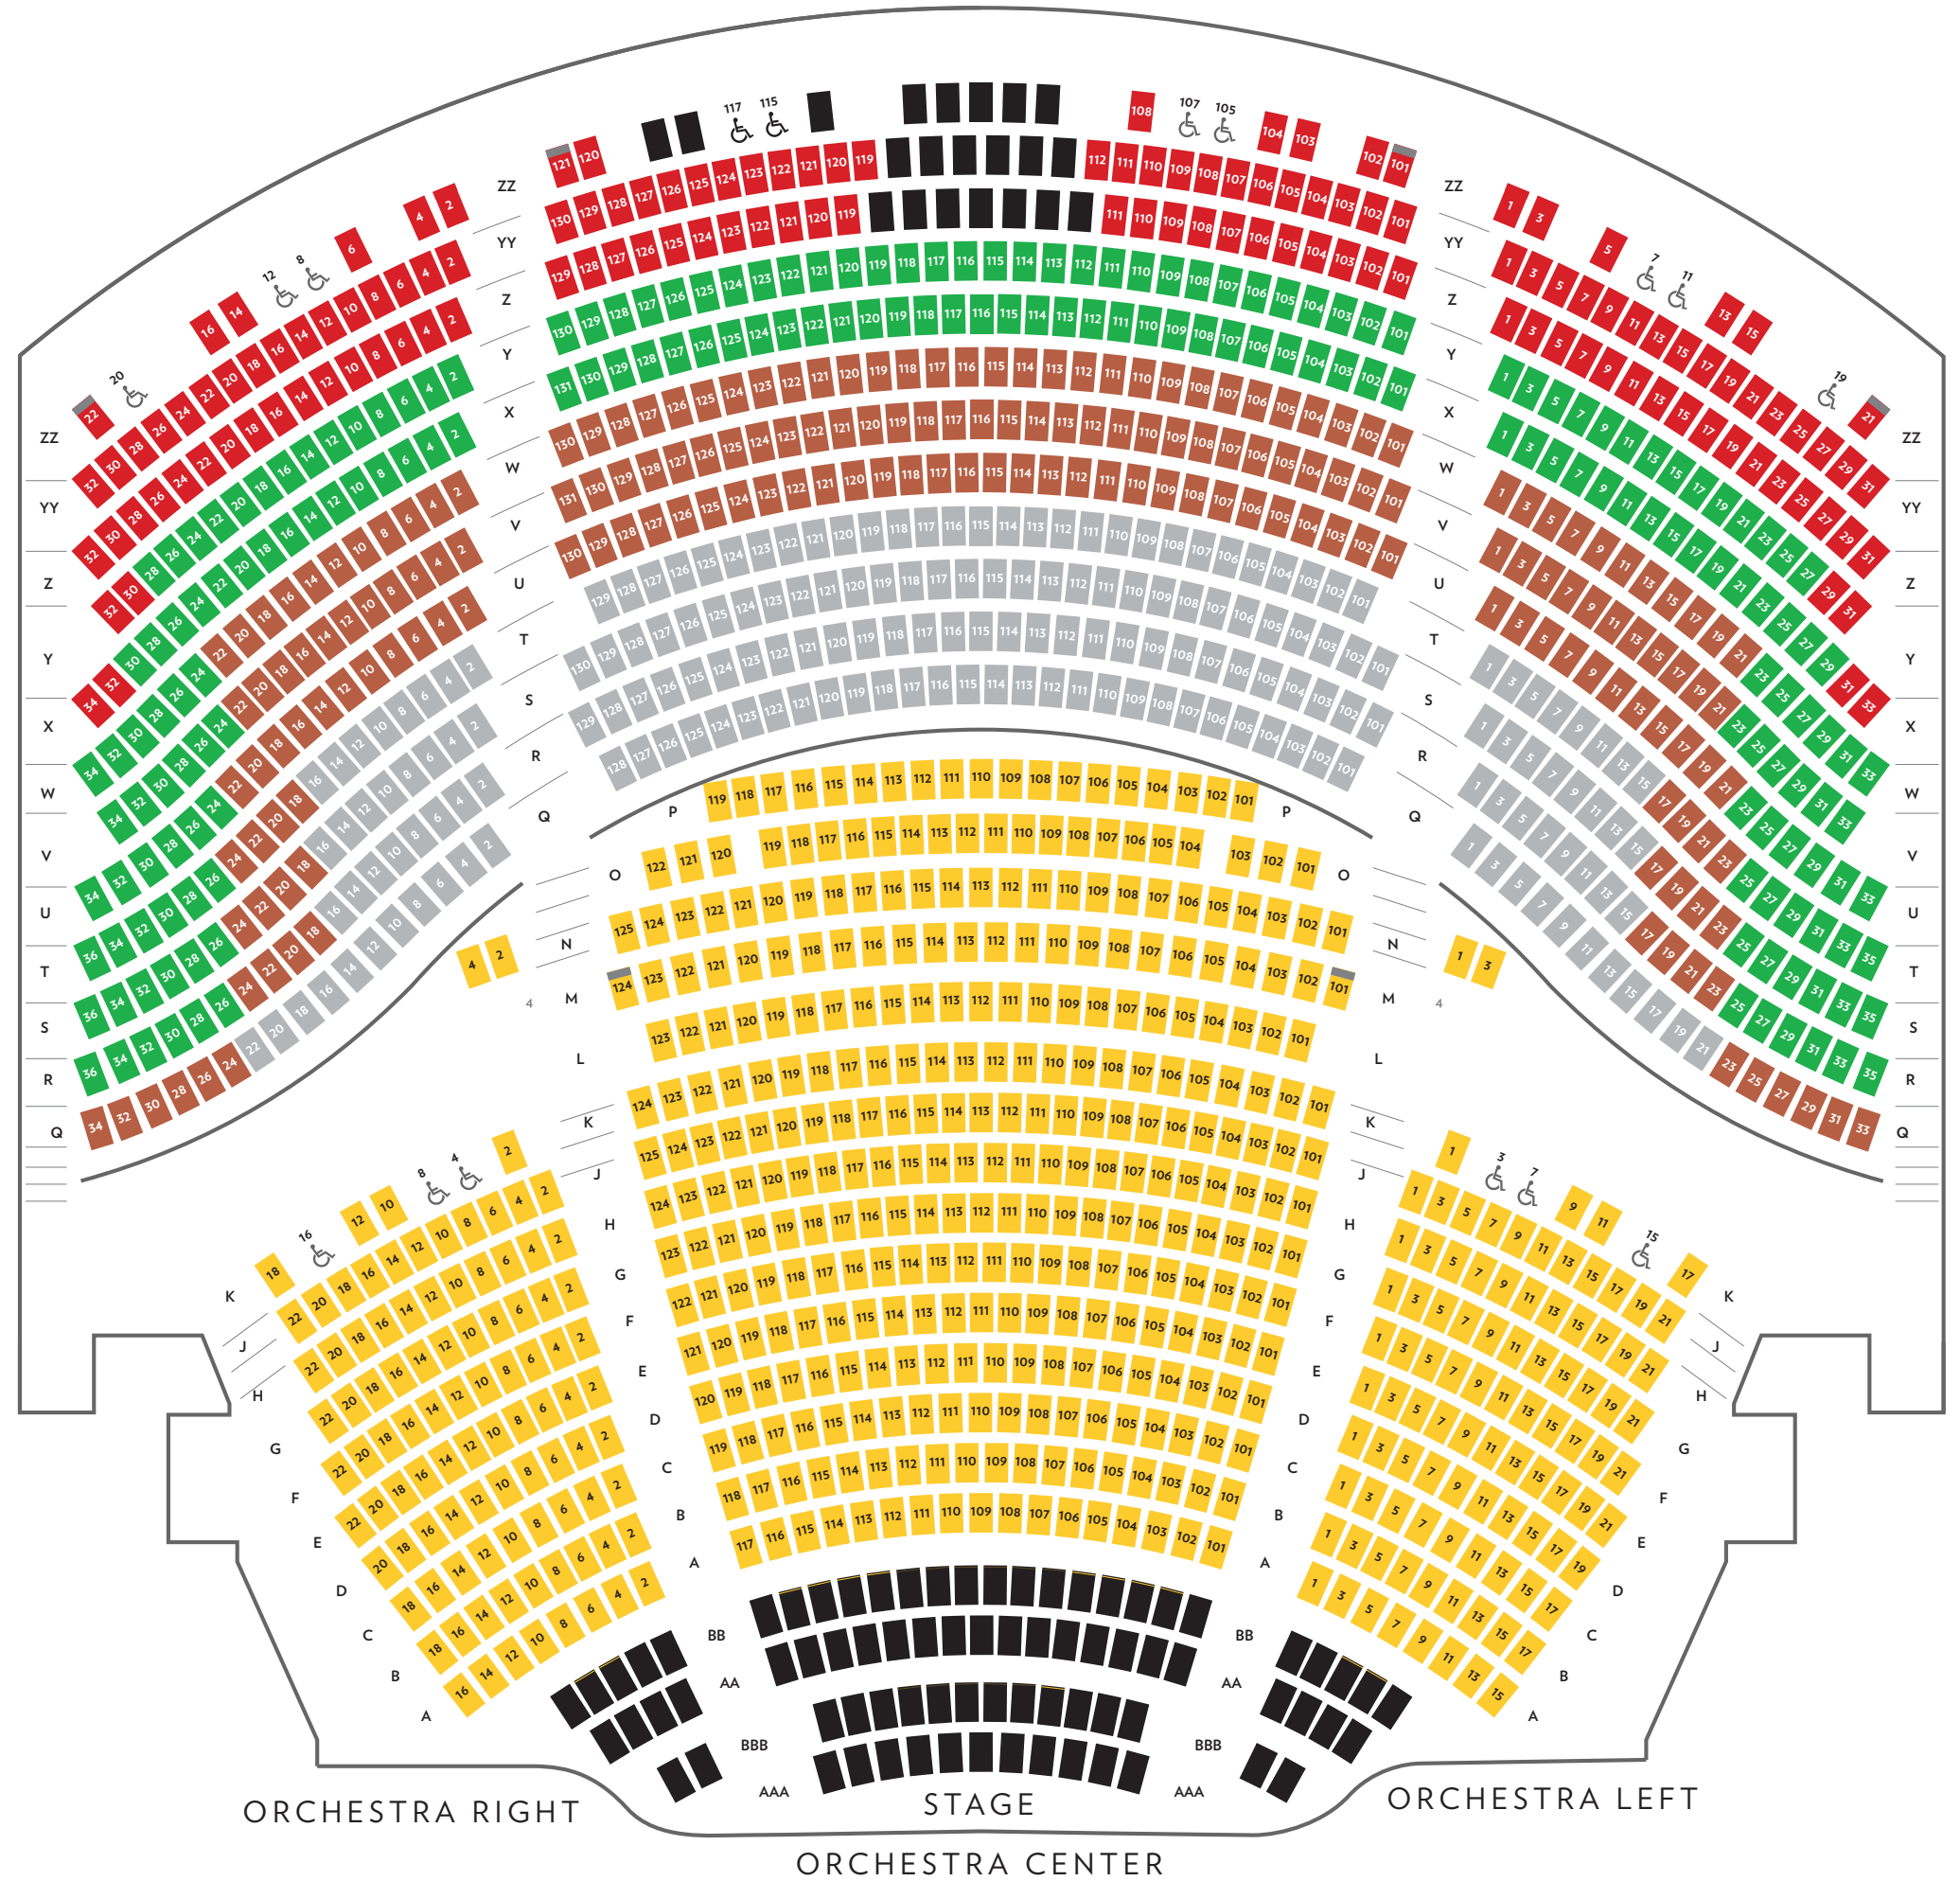

ORLANDO BALLET

ROBERT HILL | ARTISTIC DIRECTOR

ORCHESTRA

DR. PHILLIPS CENTER
FOR THE PERFORMING ARTS
Walt Disney Theater

-  GOLD
-  SILVER
-  BRONZE
-  PL4
-  PL5
-  WHEELCHAIR
-  TRANSFER ARM

ORLANDO BALLET

ROBERT HILL | ARTISTIC DIRECTOR

MEZZANINE

DR. PHILLIPS CENTER
FOR THE PERFORMING ARTS
Walt Disney Theater

-  GOLD
-  SILVER
-  BRONZE
-  PL4
-  PL5
-  WHEELCHAIR
-  TRANSFER ARM

ORLANDO BALLET

ROBERT HILL | ARTISTIC DIRECTOR

BALCONY

The Nutcracker Performances Only

DR. PHILLIPS CENTER
FOR THE PERFORMING ARTS
Walt Disney Theater

-  GOLD
-  SILVER
-  BRONZE
-  PL4
-  PL5
-  PL6
-  WHEELCHAIR
-  TRANSFER ARM