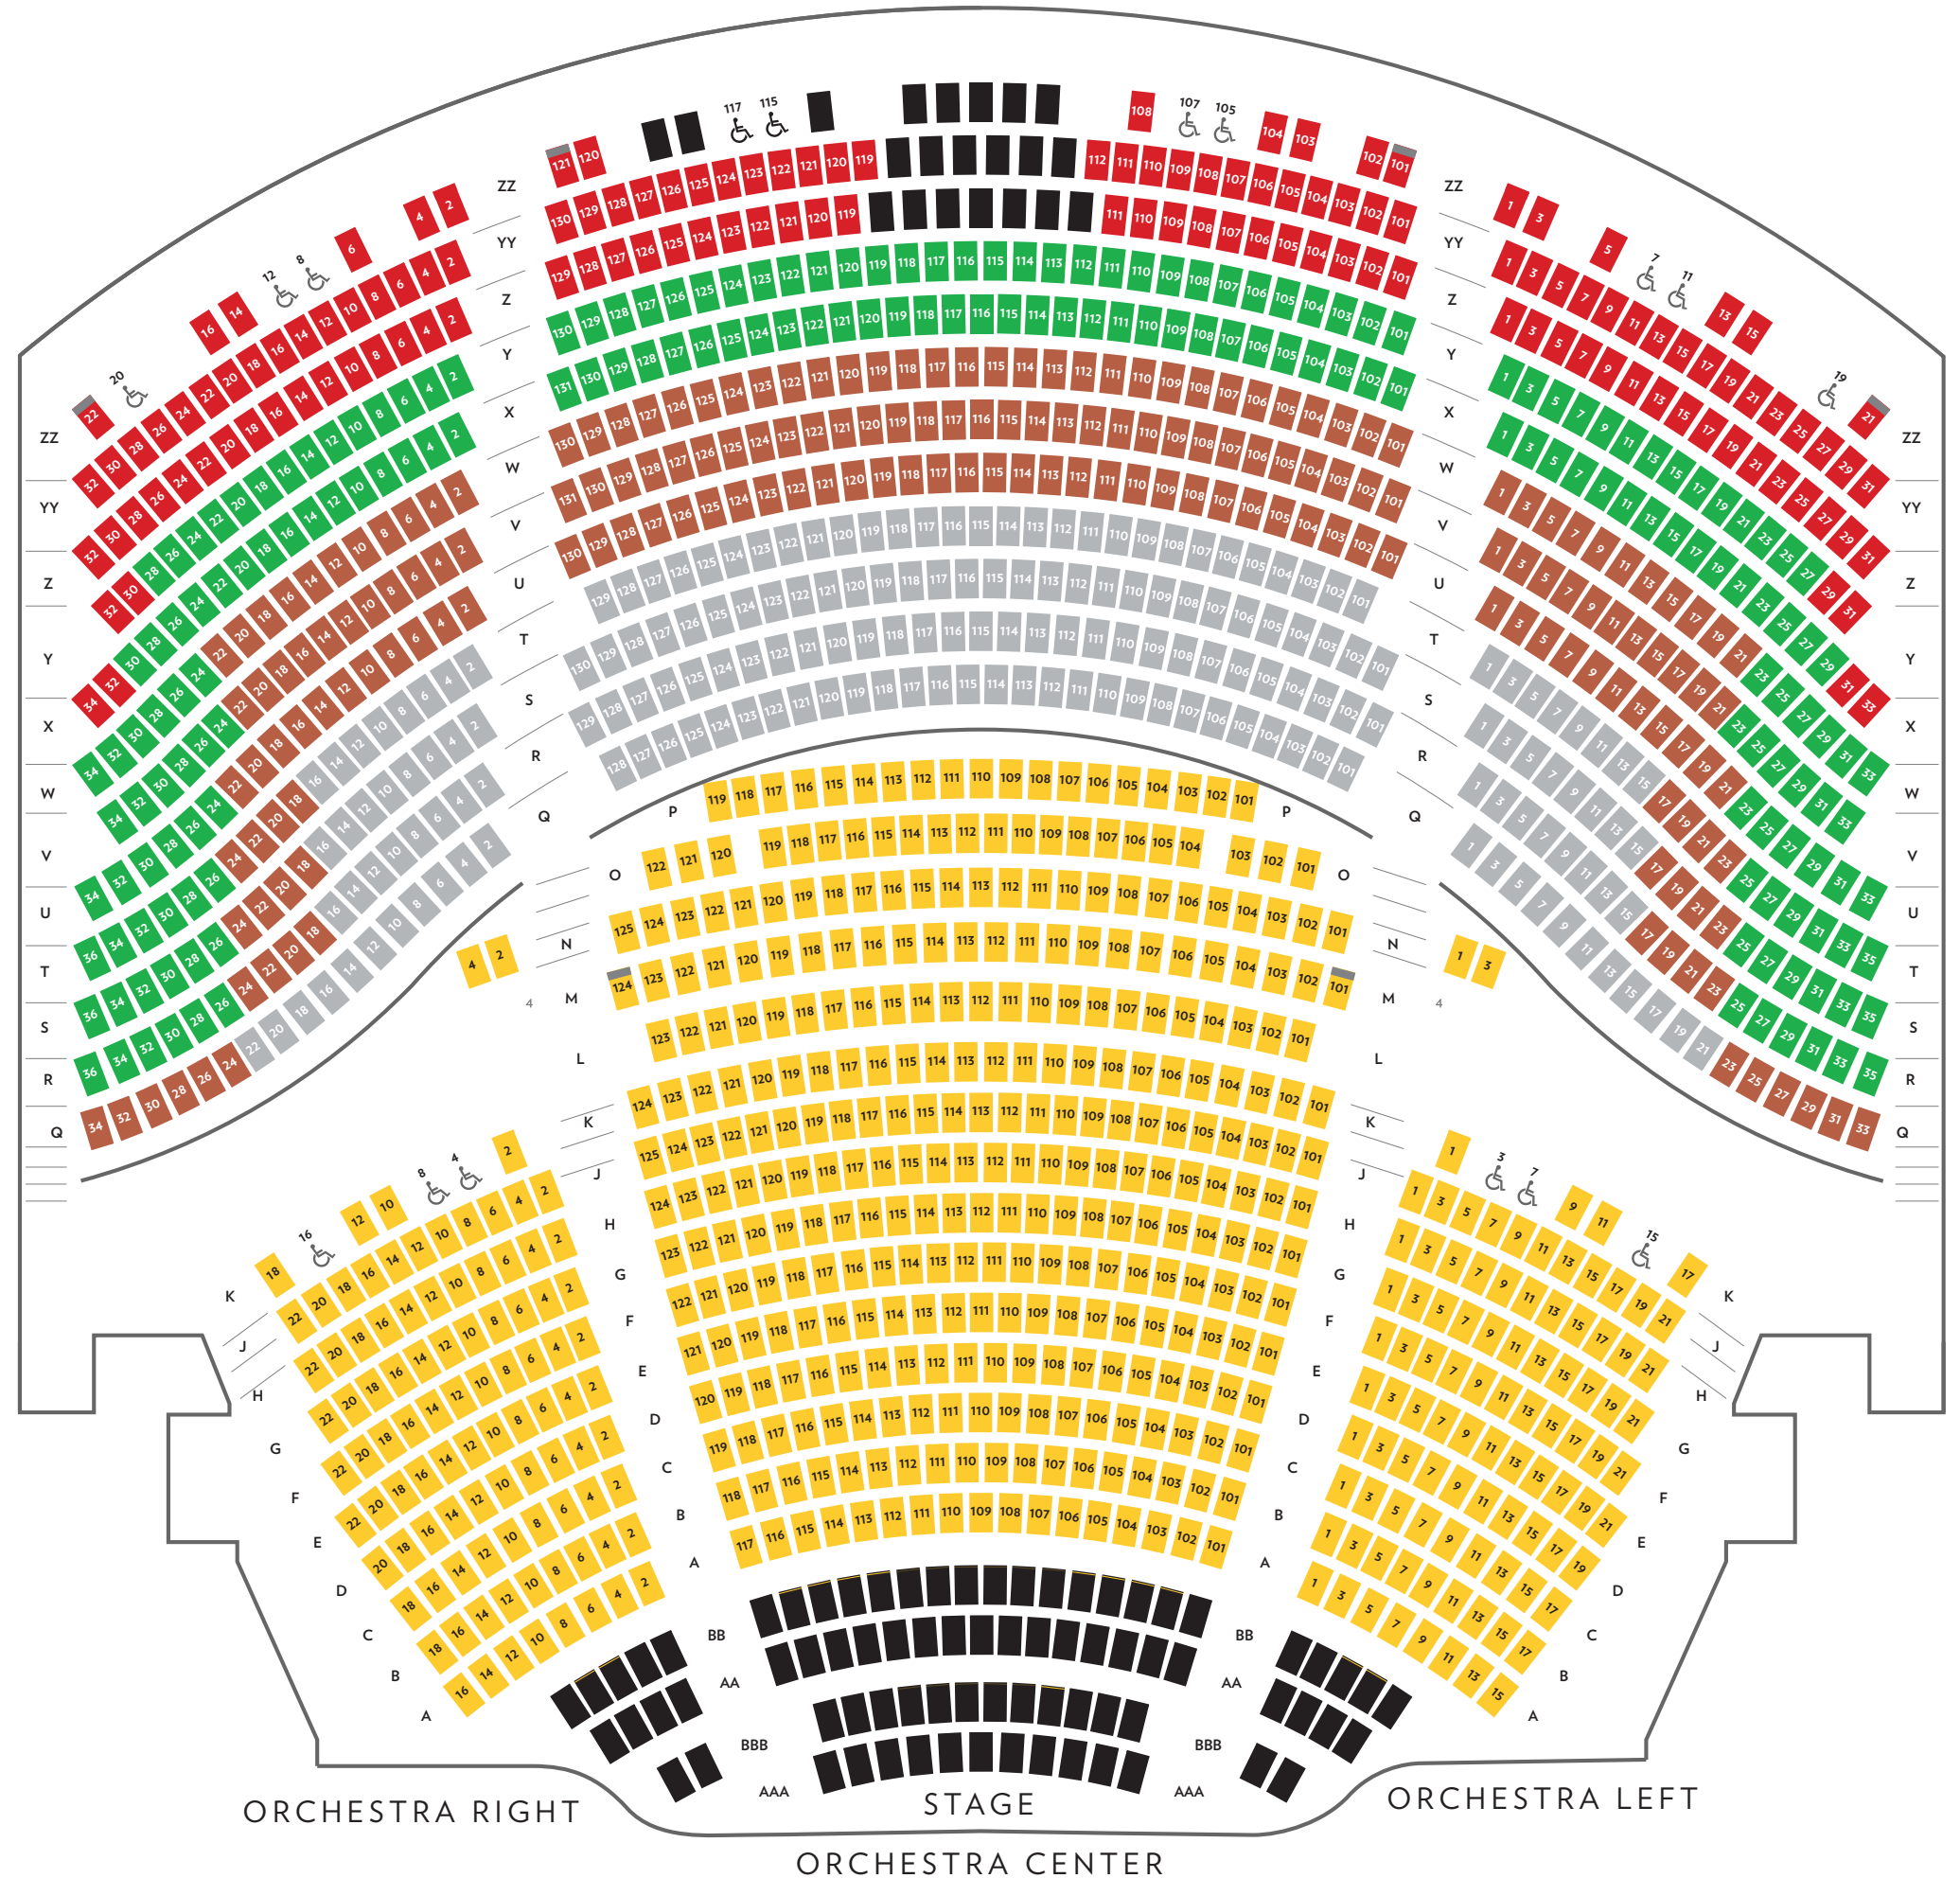

ORLANDO BALLET

ROBERT HILL | ARTISTIC DIRECTOR

ORCHESTRA

DR. PHILLIPS CENTER
FOR THE PERFORMING ARTS
Walt Disney Theater

-  GOLD
-  SILVER
-  BRONZE
-  PL4
-  PL5
-  WHEELCHAIR
-  TRANSFER ARM

ORLANDO BALLET

ROBERT HILL | ARTISTIC DIRECTOR

MEZZANINE

DR. PHILLIPS CENTER
FOR THE PERFORMING ARTS
Walt Disney Theater

-  GOLD
-  SILVER
-  BRONZE
-  PL4
-  PL5
-  WHEELCHAIR
-  TRANSFER ARM