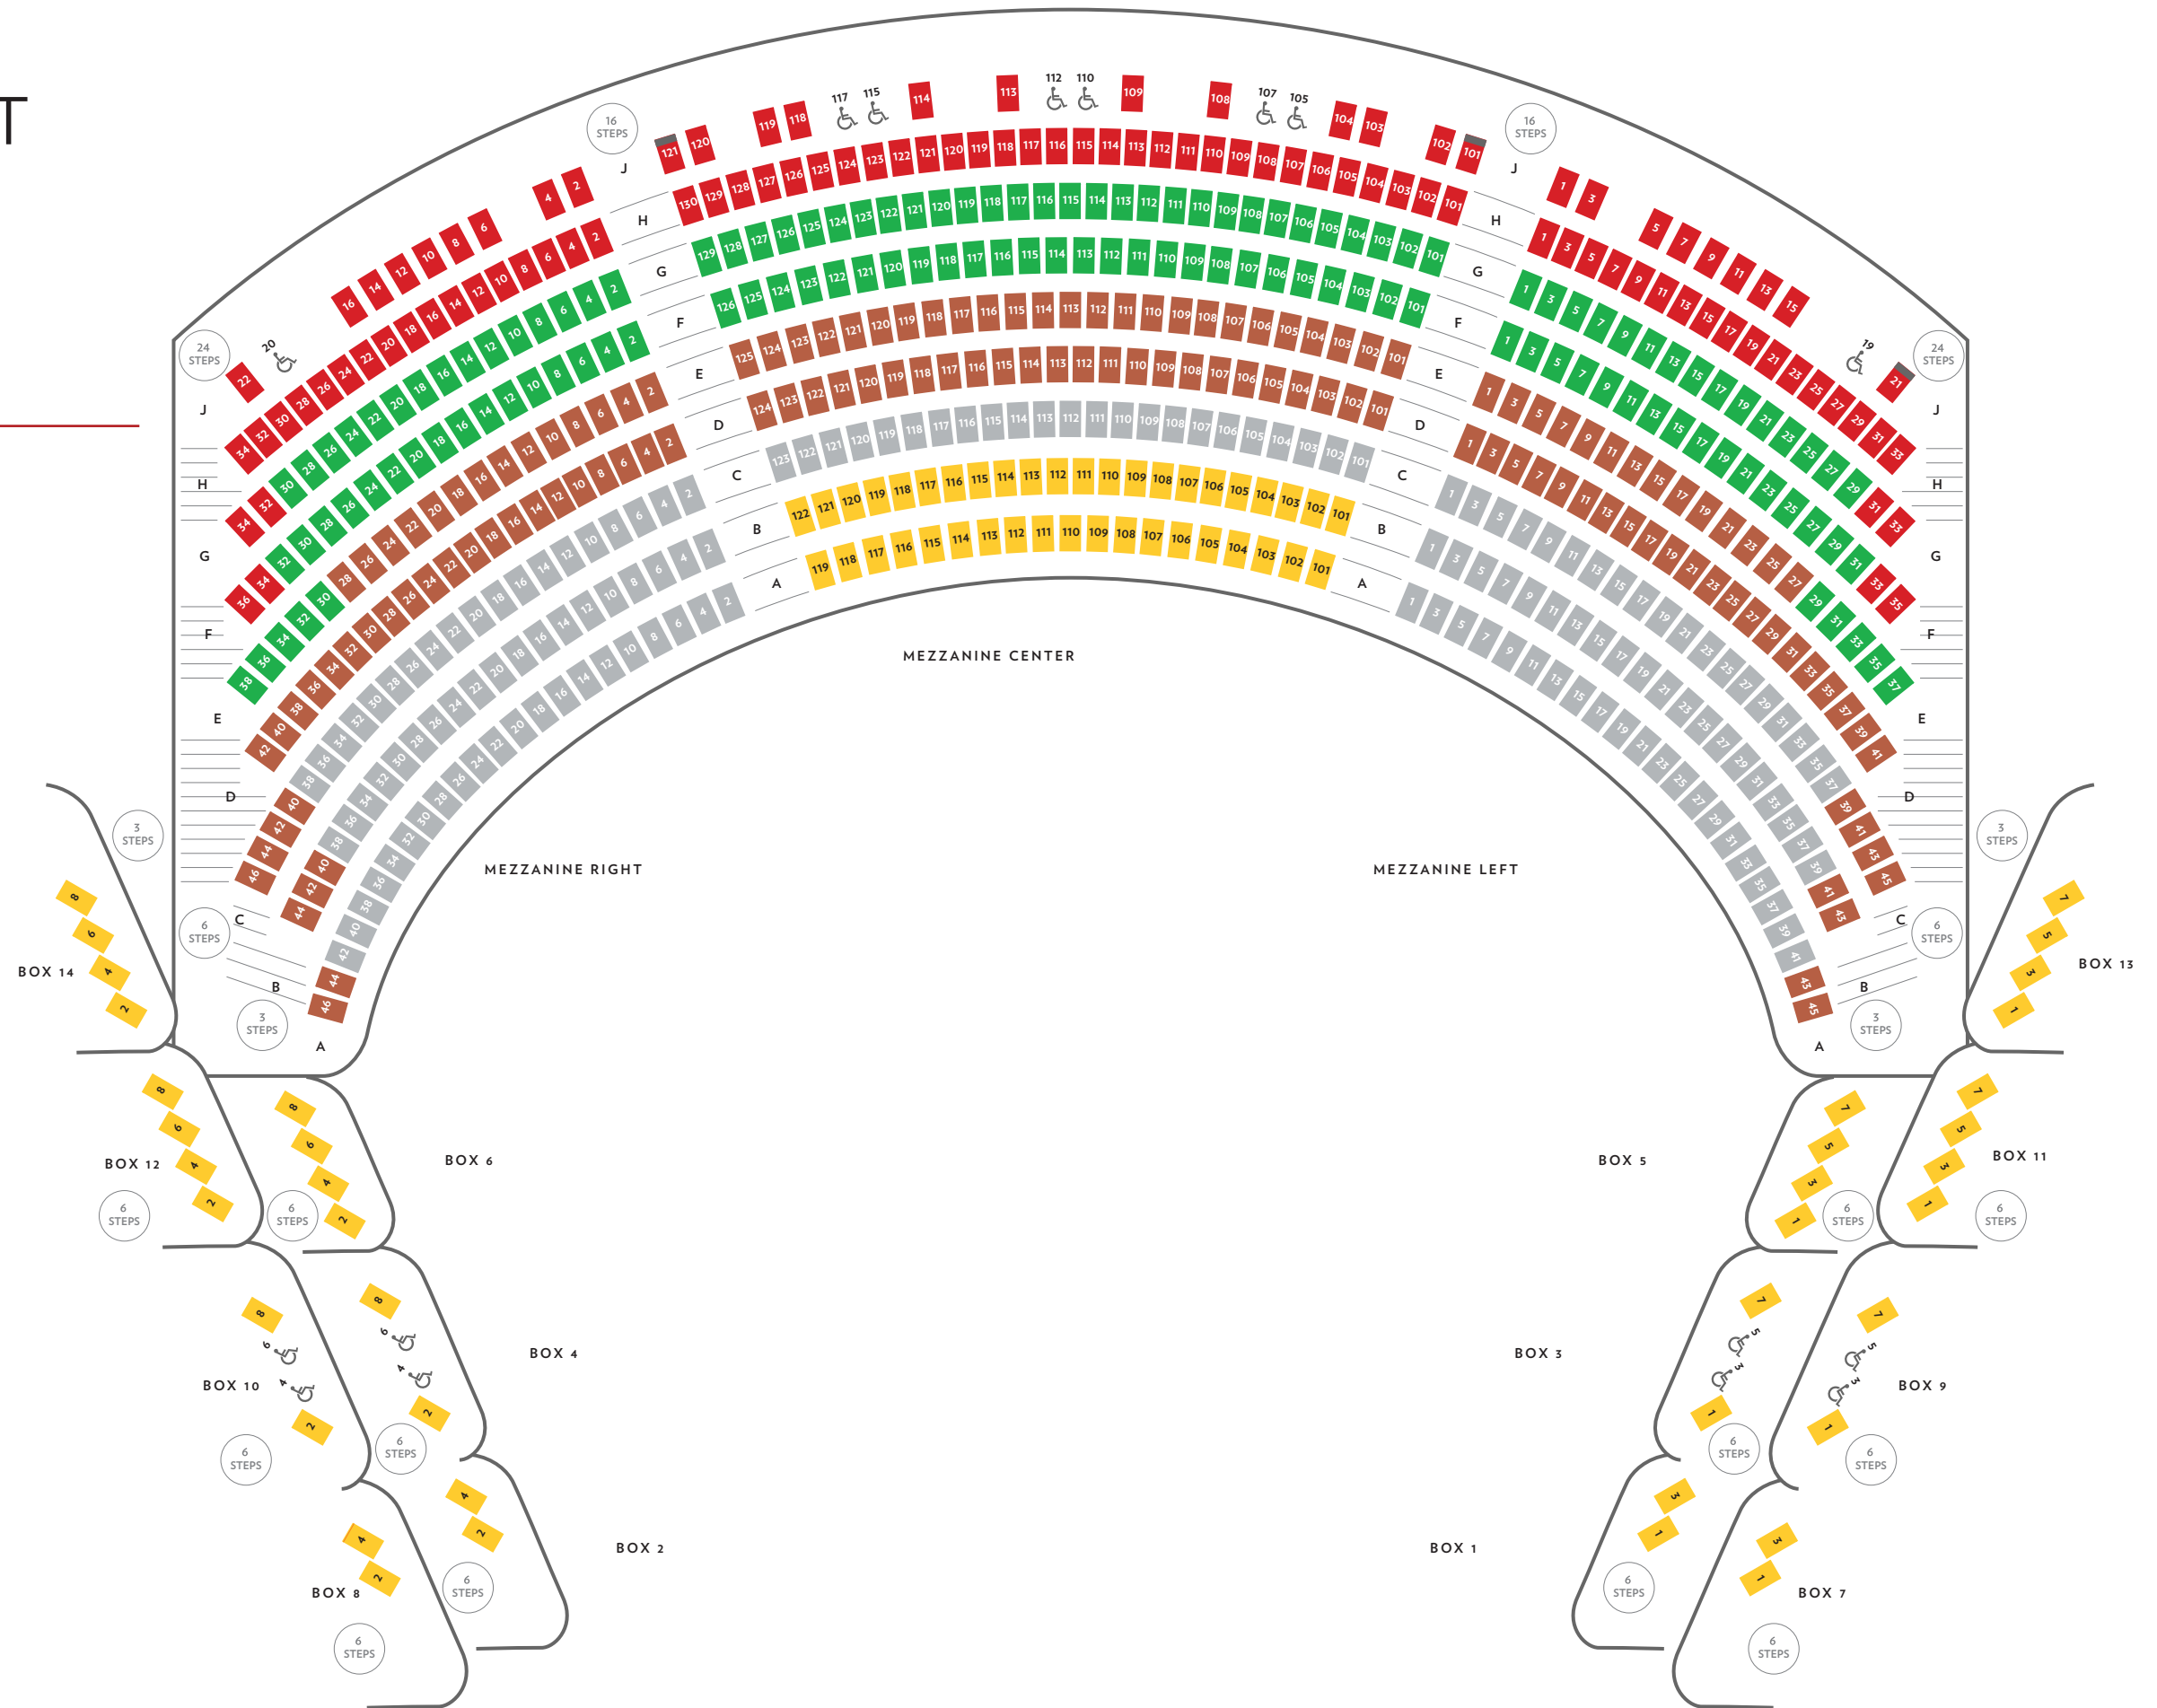

## ORCHESTRA

DR. PHILLIPS CENTER  
FOR THE PERFORMING ARTS  
*Walt Disney Theater*

-  GOLD
-  SILVER
-  BRONZE
-  PL4
-  PL5
-  WHEELCHAIR
-  TRANSFER ARM

## MEZZANINE

DR. PHILLIPS CENTER  
FOR THE PERFORMING ARTS  
Walt Disney Theater

-  GOLD
-  SILVER
-  BRONZE
-  PL4
-  PL5
-  WHEELCHAIR
-  TRANSFER ARM

## BALCONY

*The Nutcracker Performances Only*

DR. PHILLIPS CENTER  
FOR THE PERFORMING ARTS  
*Walt Disney Theater*

-  GOLD
-  SILVER
-  BRONZE
-  PL4
-  PL5
-  PL6
-  WHEELCHAIR
-  TRANSFER ARM