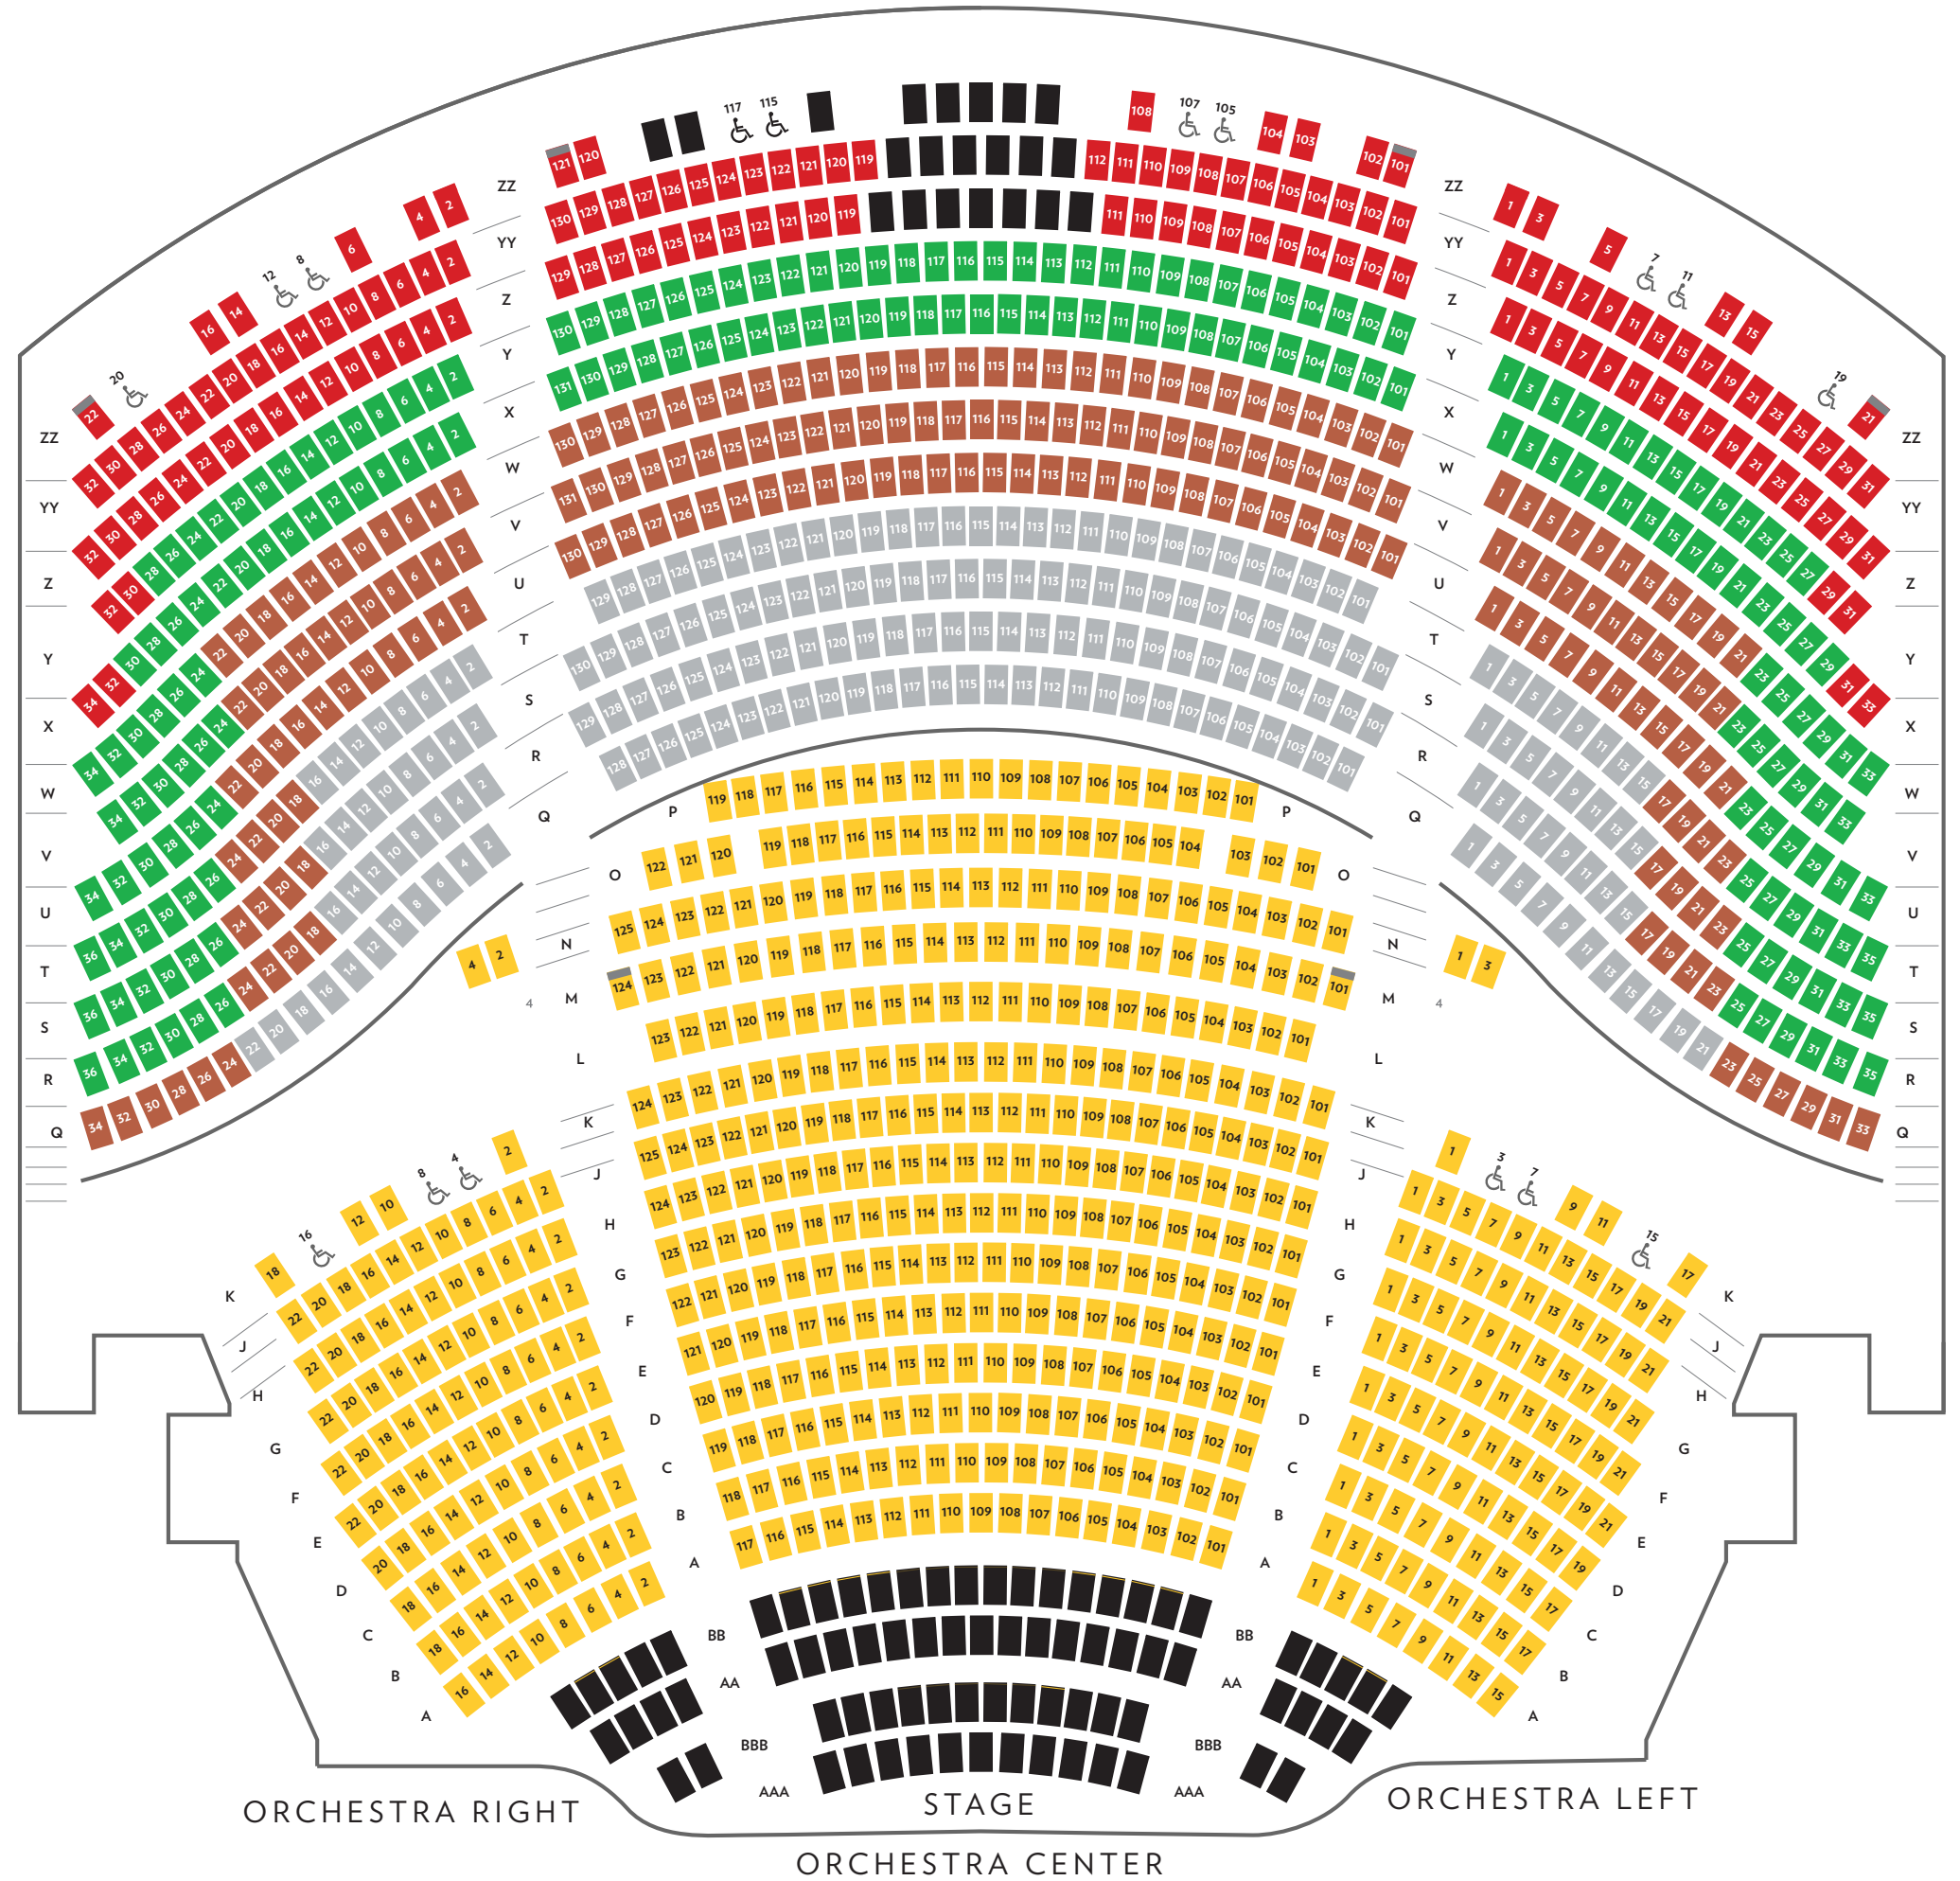

# ORLANDO BALLET

ROBERT HILL | ARTISTIC DIRECTOR

## ORCHESTRA

DR. PHILLIPS CENTER  
FOR THE PERFORMING ARTS  
*Walt Disney Theater*

-  GOLD
-  SILVER
-  BRONZE
-  PL4
-  PL5
-  WHEELCHAIR
-  TRANSFER ARM

## MEZZANINE

DR. PHILLIPS CENTER  
FOR THE PERFORMING ARTS  
Walt Disney Theater

-  GOLD
-  SILVER
-  BRONZE
-  PL4
-  PL5
-  WHEELCHAIR
-  TRANSFER ARM

## BALCONY

*The Nutcracker Performances Only*

DR. PHILLIPS CENTER  
FOR THE PERFORMING ARTS  
*Walt Disney Theater*

-  GOLD
-  SILVER
-  BRONZE
-  PL4
-  PL5
-  PL6
-  WHEELCHAIR
-  TRANSFER ARM